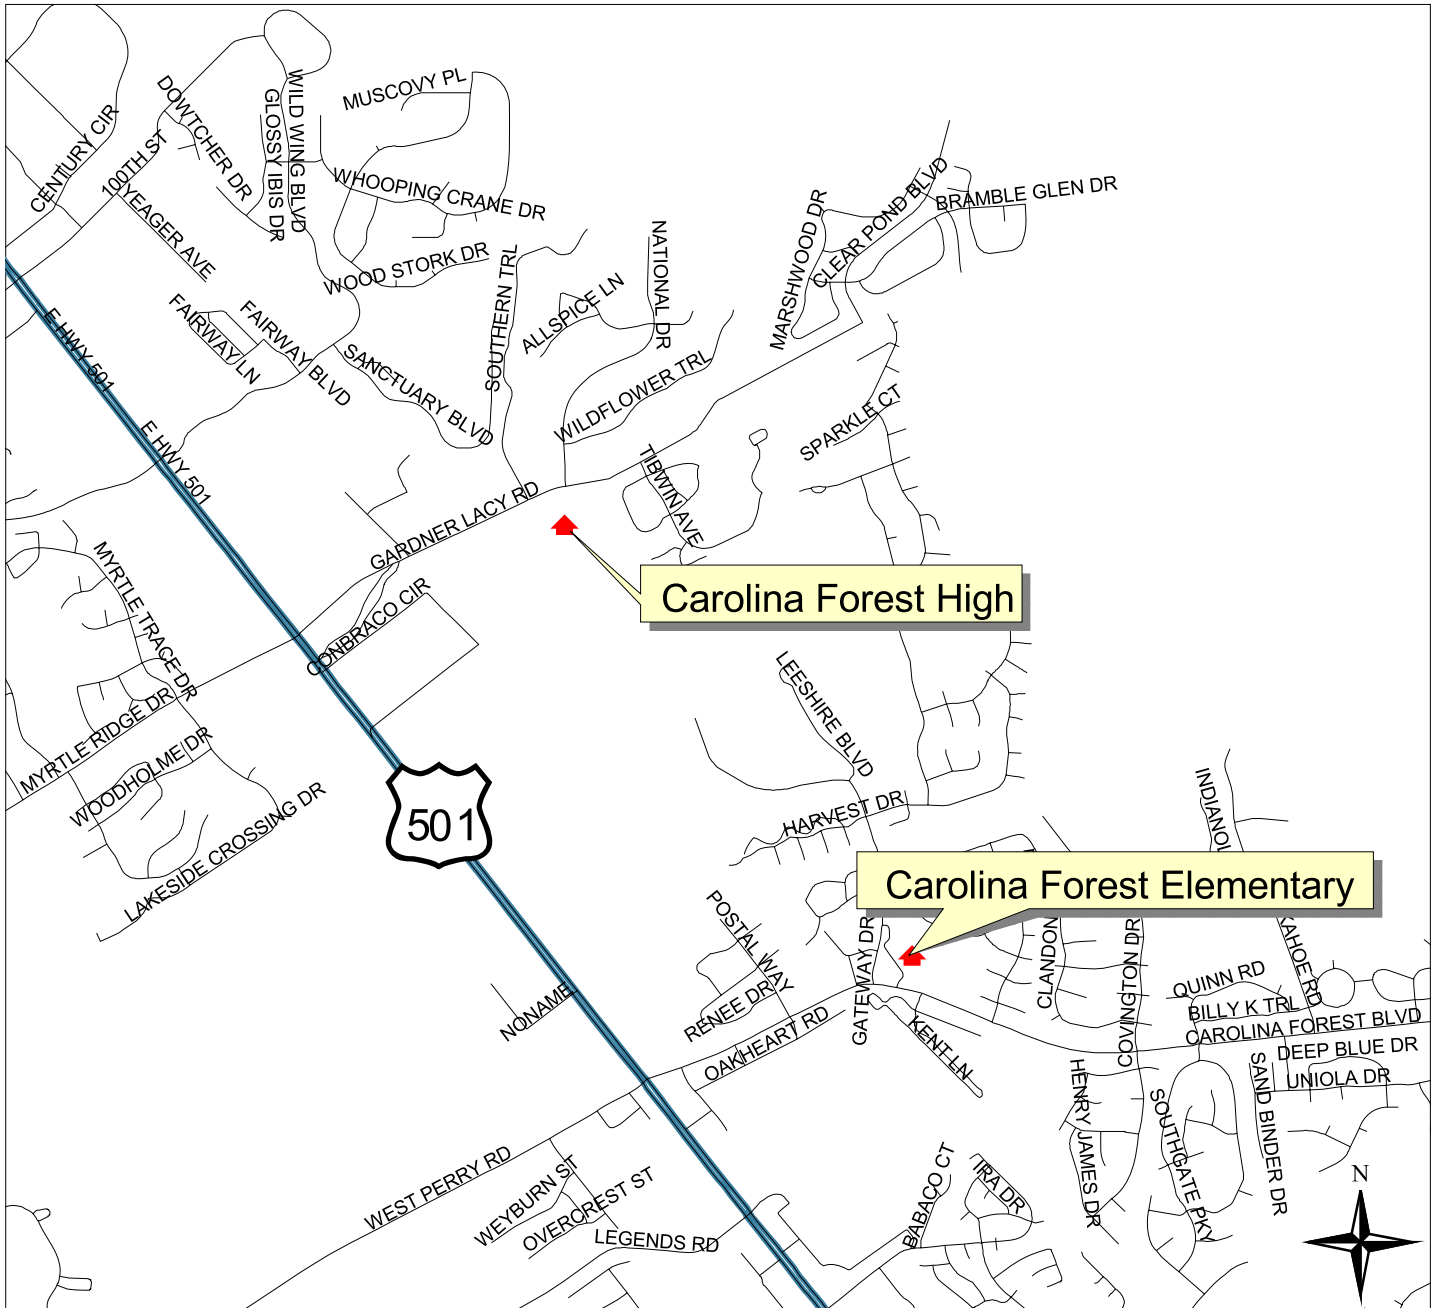

CAROLINA FOREST HIGH SCHOOL

CAROLINA FOREST HIGH SCHOOL

700 Gardner Lacy Rd. - Myrtle Beach, SC - 29579

From CONWAY

- Take US HWY 501 towards Myrtle Beach.
- Go about 6 miles then turn LEFT onto GARDNER LACY RD.
- Go about 1 mile.
- Carolina Forest High on the RIGHT.

From MYRTLE BEACH

- Take US HWY 501 towards Conway.
- Go about 7 miles then turn RIGHT onto GARDNER LACY RD.
- Go about 1 mile.
- Carolina Forest High is on the RIGHT.