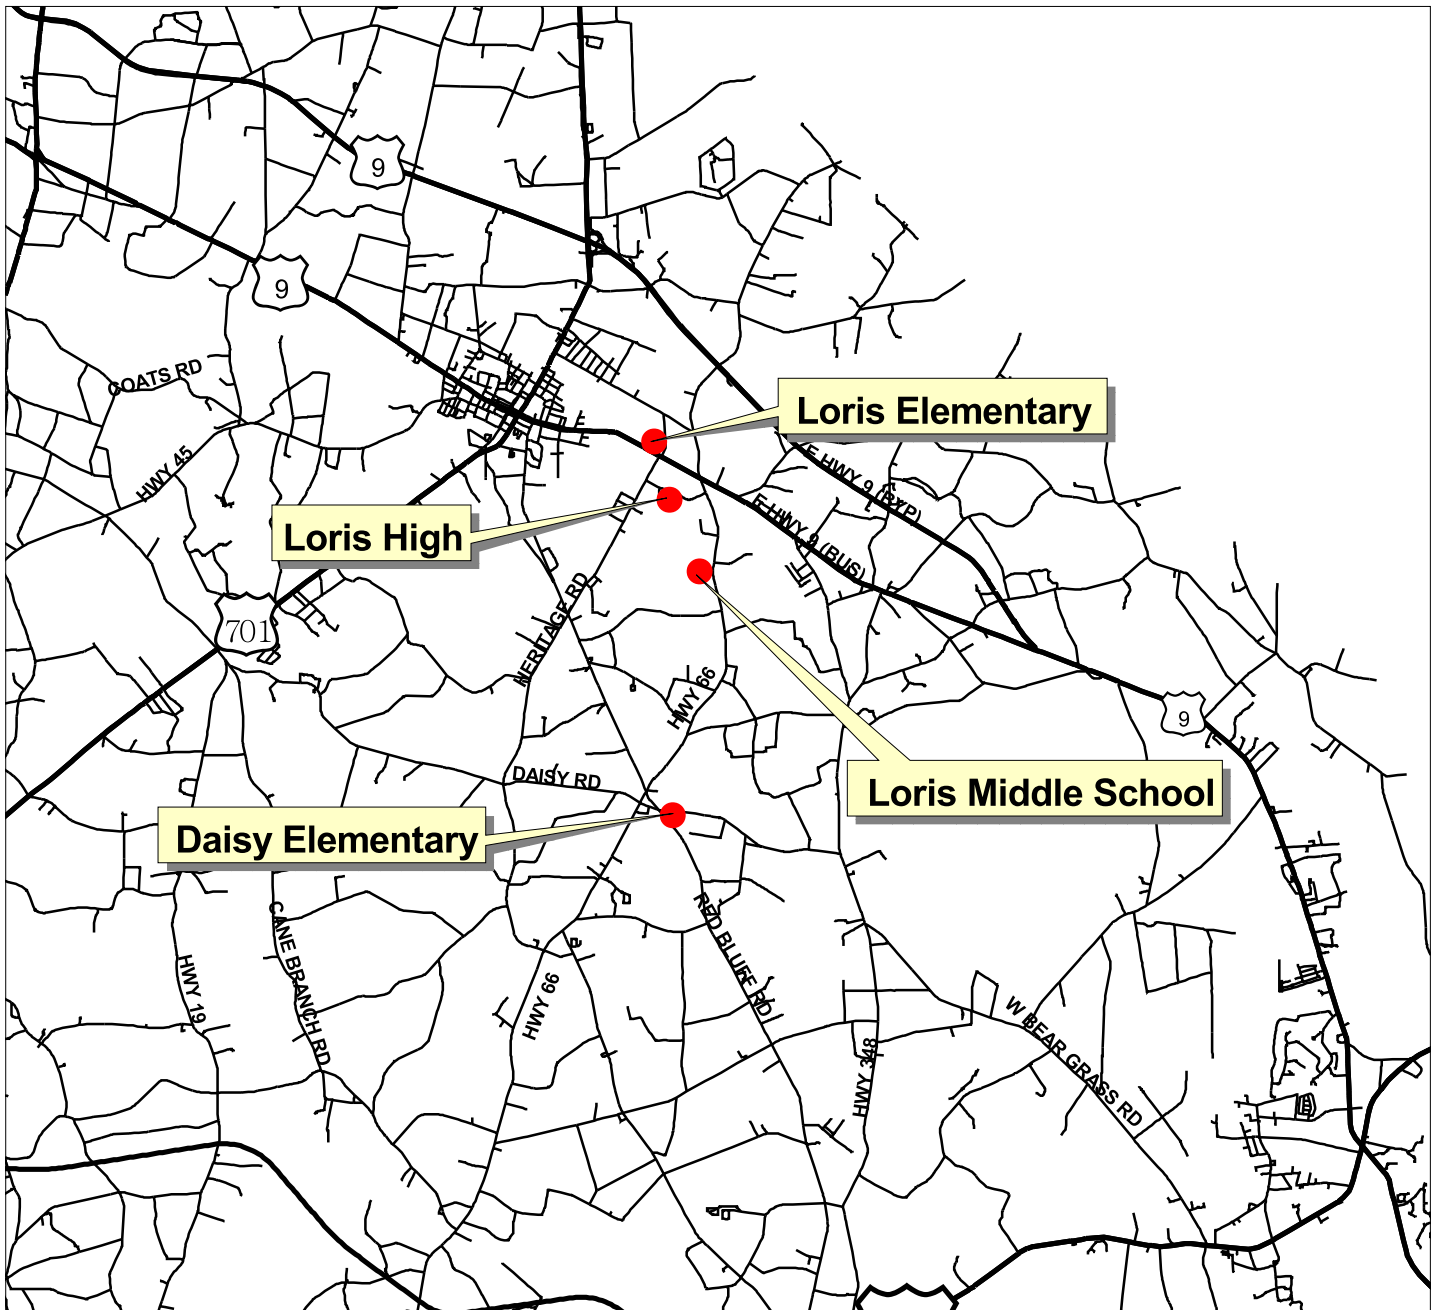

# LORIS ELEMENTARY SCHOOL

## LORIS ELEMENTARY SCHOOL

901 E. Hwy 9 Bus. - Loris, SC - 29569

### From CONWAY

- Take US HWY 701 towards Loris
- Turn RIGHT onto MAIN ST (HWY 9 - BUS)
- Take MAIN ST out of Loris for about 1.5 miles.
- Loris Elementary will be on your LEFT.

### From SC HWY 22

- Take SC HWY 22 to the US HWY 701 EXIT.
- EXIT towards LORIS.
- Take US HWY 701 into Loris
- Turn RIGHT onto MAIN ST (HWY 9 - BUS).
- Take MAIN ST out of Loris for about 1.5 miles.
- Loris Elementary will be on your LEFT.