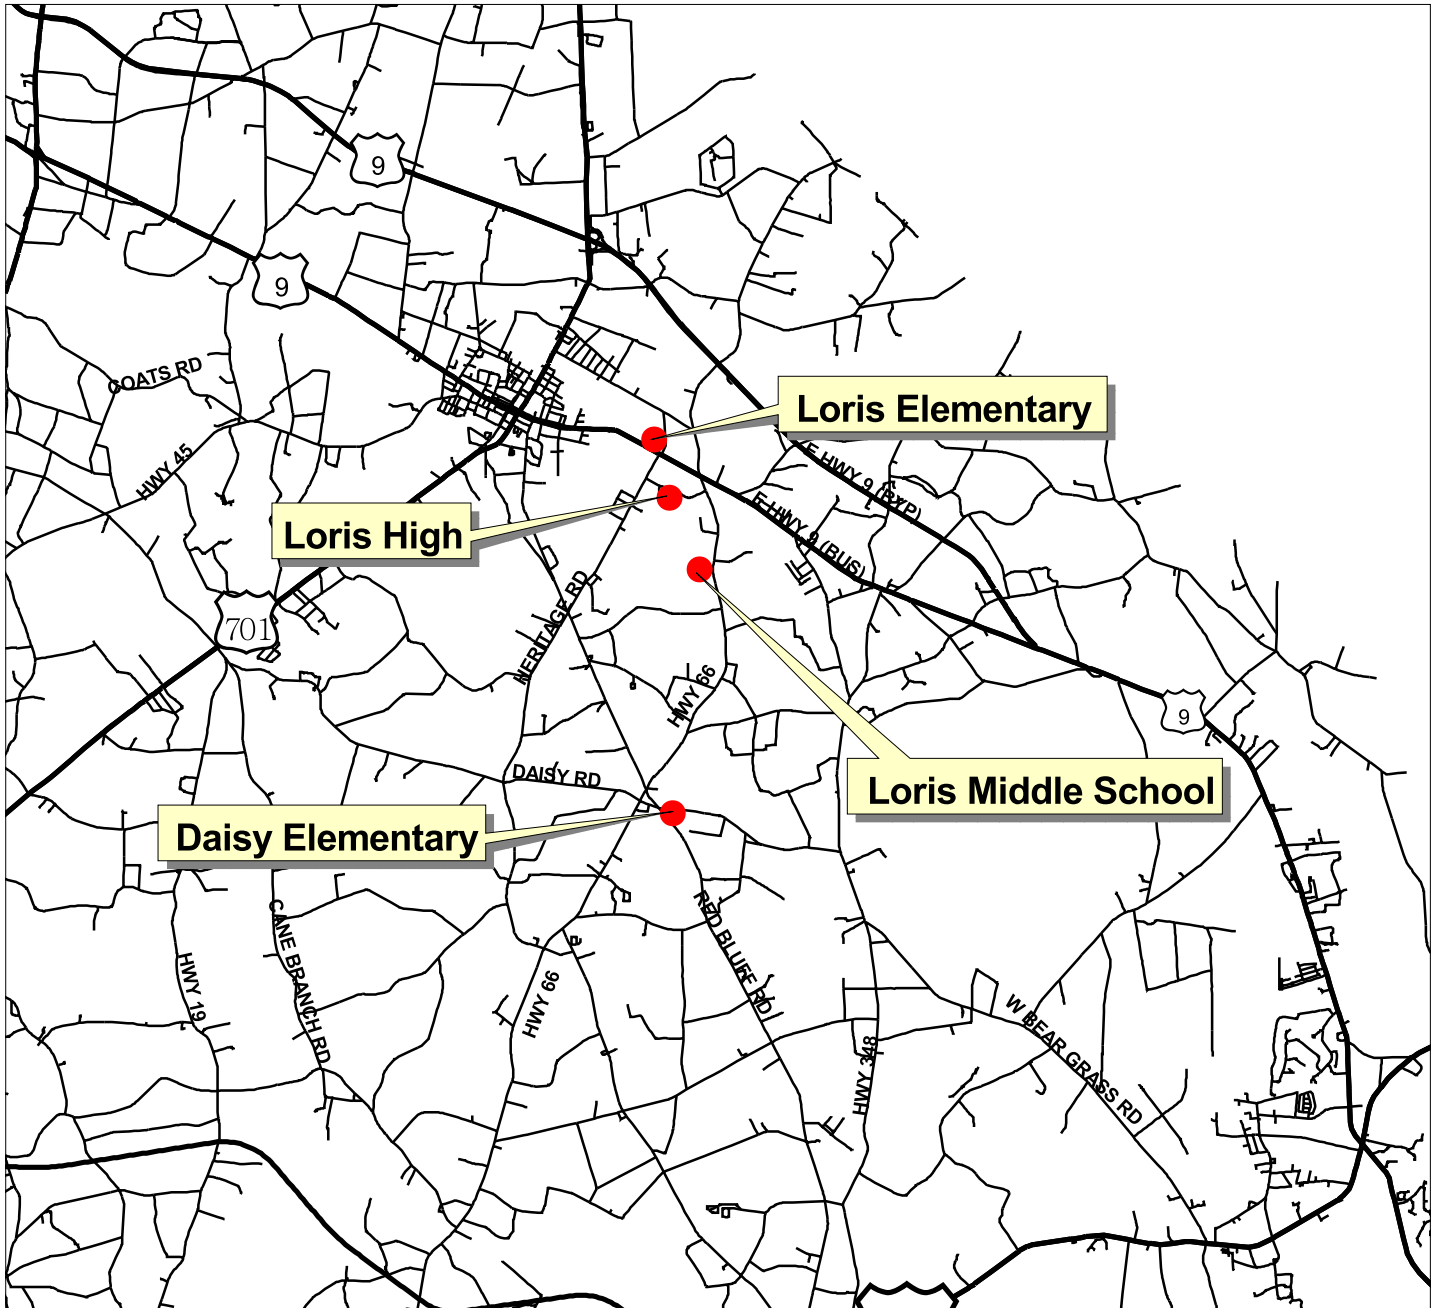

# LORIS MIDDLE SCHOOL

## LORIS MIDDLE SCHOOL

5209 Hwy 66 - Loris, SC - 29569

### From CONWAY

- Take US HWY 701 towards Loris
- Turn RIGHT onto MAIN ST (HWY 9 - BUS)
- Take MAIN ST out of Loris
- Turn RIGHT onto SC HWY 66
- Loris Middle is on your RIGHT

### From SC HWY 22

- Take SC HWY 22 to the US HWY 701 EXIT.
- EXIT towards LORIS.
- Take US HWY 701 towards Loris
- Turn RIGHT onto MAIN ST (HWY 9 - BUS)
- Take MAIN ST out of Loris
- Turn RIGHT onto SC HWY 66
- Loris Middle is on your RIGHT