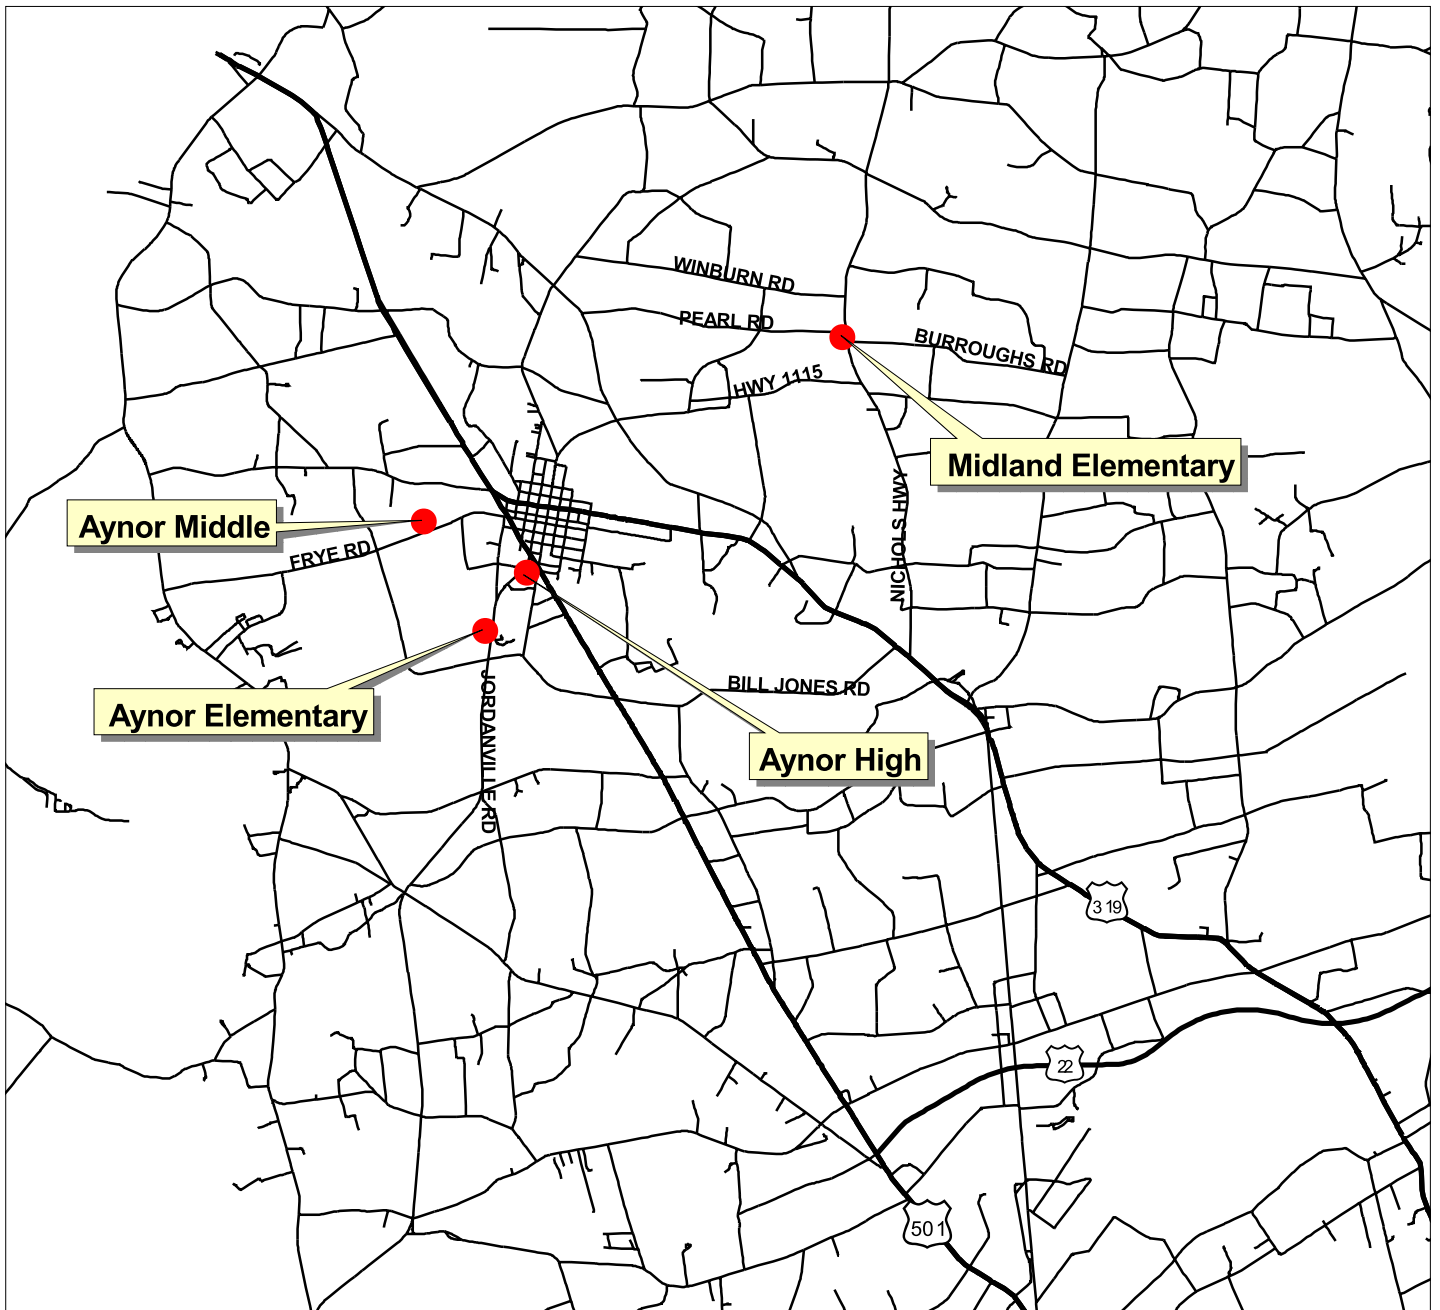

MIDLAND ELEMENTARY SCHOOL

MIDLAND ELEMENTARY SCHOOL

3011 Nichols Hwy - Galivants Ferry, SC - 29544

From CONWAY

- Take US HWY 501 towards Aynor.
- Approximately 1.3 miles before you get to Aynor, turn RIGHT onto BILL JONES RD.
- Take BILL JONES RD over to HWY 319.
- Turn RIGHT onto HWY 319.
- Go about .2 miles to NICHOLS HWY.
- Turn LEFT onto NICHOLS HWY.
- Go about 3 miles, Midland Elementary is on the LEFT.

From SC HWY 22

- Take SC HWY 22 towards AYNOR.
- Take the HWY 319 EXIT.
- EXIT towards Aynor.
- Take HWY 319 about 3 miles to NICHOLS HWY.
- Turn RIGHT onto NICHOLS HWY.
- Go about 3 miles, Midland Elementary is on the LEFT.