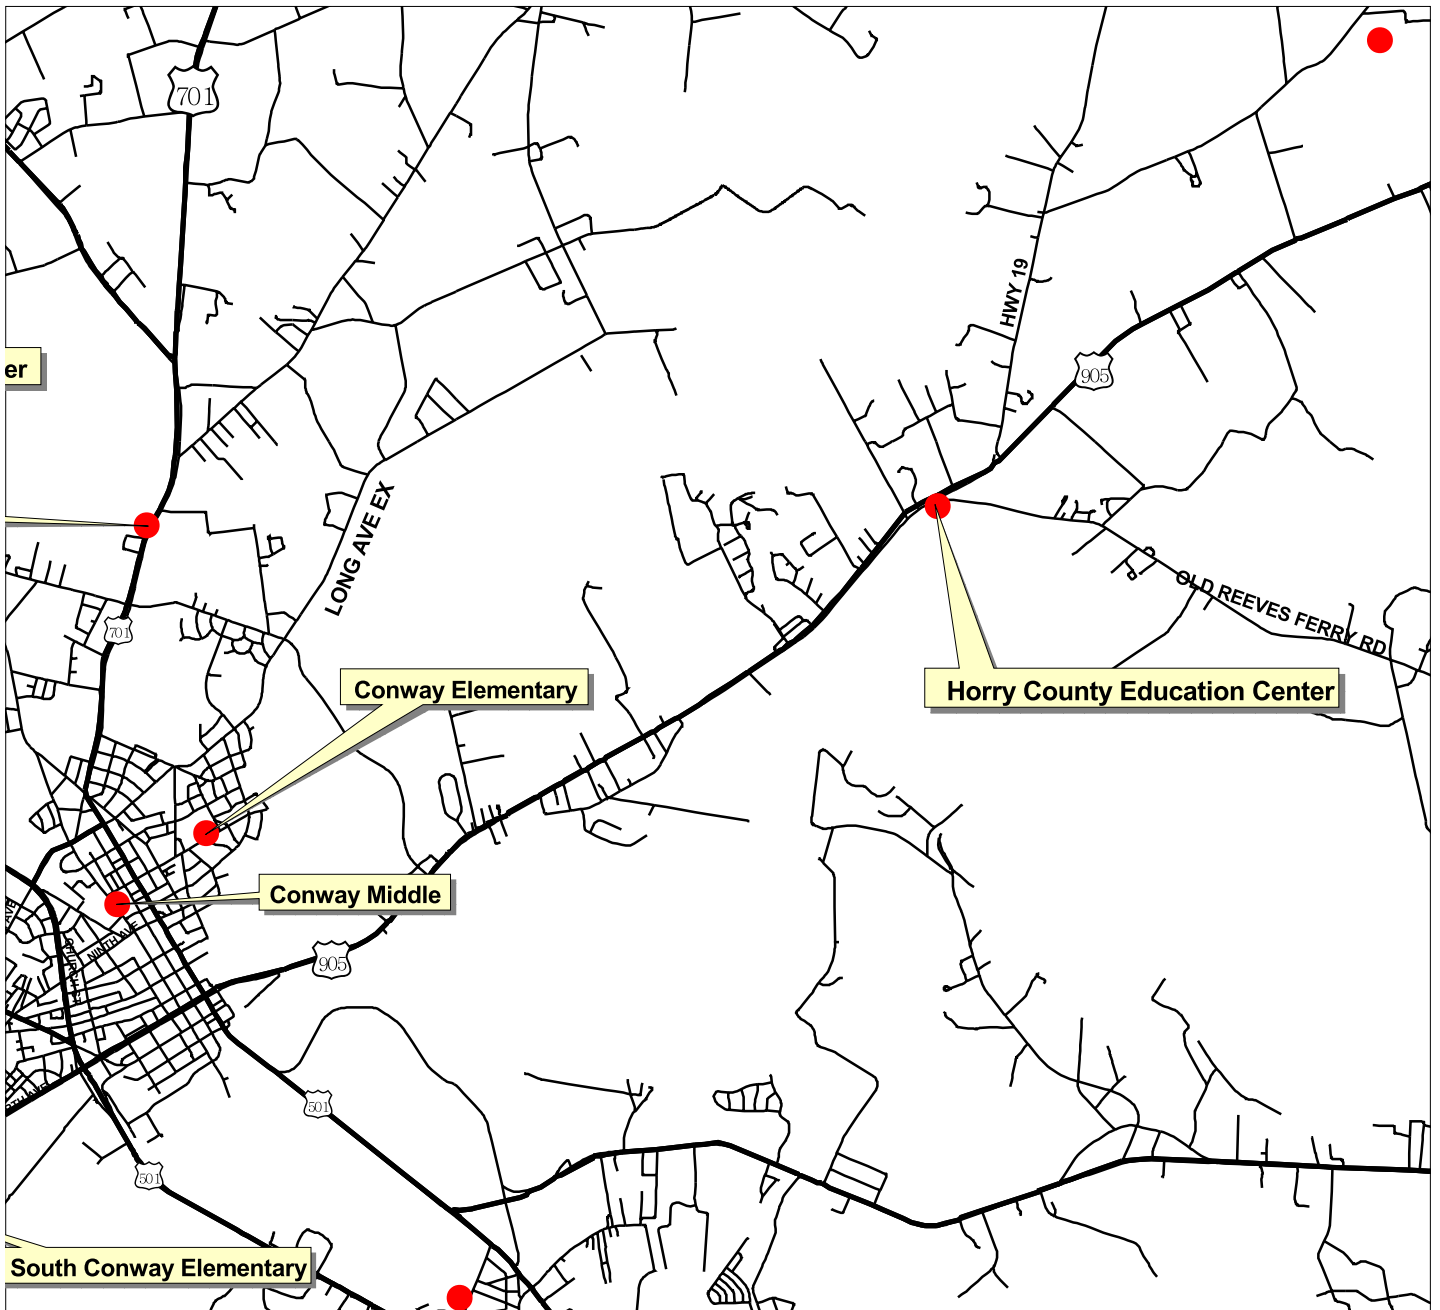

HORRY COUNTY EDUCATION CENTER

HORRY COUNTY EDUCATION CENTER

2694 Hwy 905 - Conway, SC - 29526

From CONWAY

- Take HWY 905 out of Conway.
- Take HWY 905 for approximately 5 miles to OLD REEVES FERRY RD.
- Horry Education Center is on your RIGHT at the intersection of HWY 905 and OLD REEVES FERRY RD.

From SC HWY 22

- Take SC HWY 22 to the HWY 905 intersection.
- Exit towards Conway.
- Take HWY 905 for approximately 7.5 miles to OLD REEVES FERRY RD.
- Horry Education Center is on your LEFT at the intersection of HWY 905 and OLD REEVES FERRY RD.