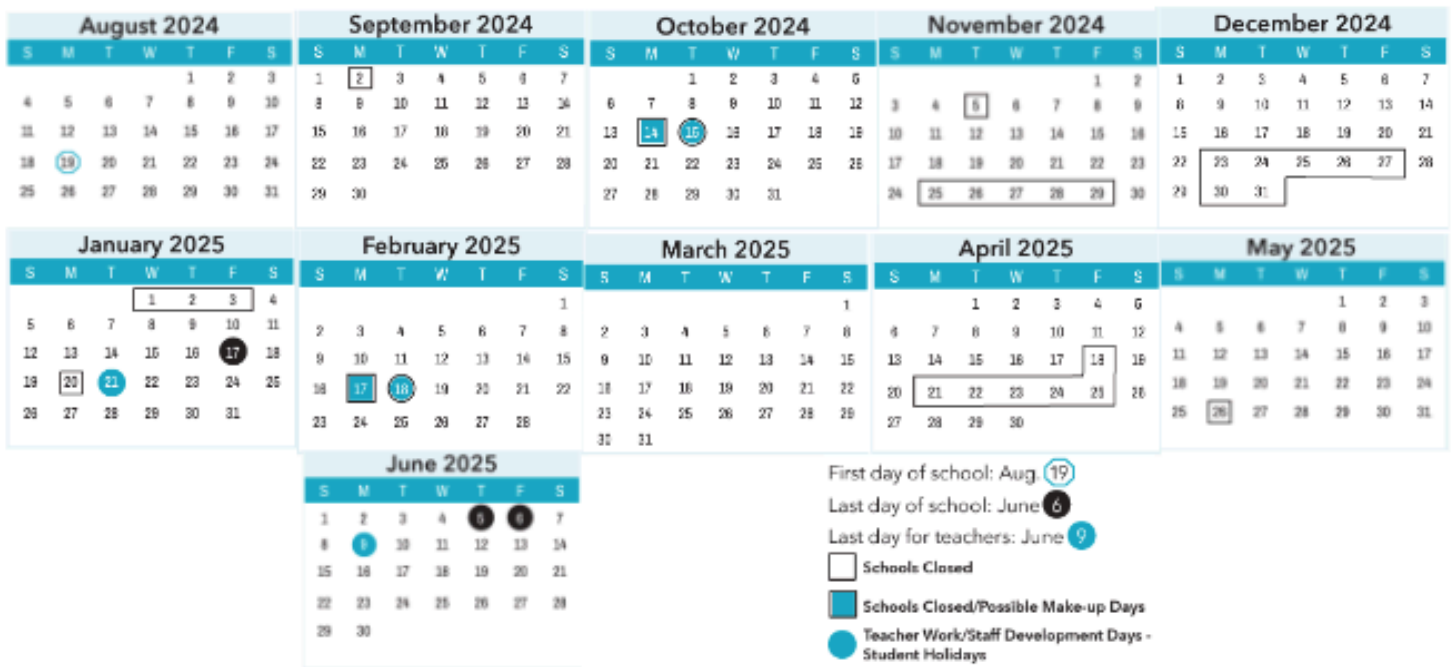

2024-2025 Assessment Calendar

Level	Assessment	Grade	Begin	End
MIDDLE	iReady	6 - 8	8/19/2024	9/6/2024
HCS Calendar	PSAT	8	10/1/2024	10/31/2024
	CogAT <i>(Referrals in Grades 6-8)</i>	6 - 8	10/7/2024	10/25/2024
	iReady	6 - 8	12/2/2024	12/20/2024
	ACCESS for ELLs	6 - 8	1/21/2025	3/7/2025
	SC-ALT <i>(South Carolina Alternate Assessment)</i>	6 - 8	3/3/2025	4/18/2025
	iREADY	6 - 8	3/17/2025	4/4/2025
Middle School Test Schedule	SC-READY <i>(ELA, Math, Science-Grade 6 Only)</i> - Writing Test.....May 13, 2025 - Reading Test.....May 15, 2025 - Math Test.....May 20, 2025 - Science Test.....May 22, 2025	6 - 8	5/9/2025	6/6/2025
	EOCEP Algebra 1.....May 22, 2025	7 - 8	5/16/2025	6/6/2025

HCS 2024-25 Calendar

Horry County Schools

- First day of school: Aug. 19
- Last day of school: June 6
- Last day for teachers: June 9
- ☐ Schools Closed
- ▣ Schools Closed/Possible Make-up Days
- Teacher Work/Staff Development Days - Student Holidays
- Additional Staff Development Day for teachers - approved by the Board
- 2 1/2 Hour Early Dismissal for Students
- Teacher Work/Staff Development Days - Student Holidays (Possible Make-up Days)