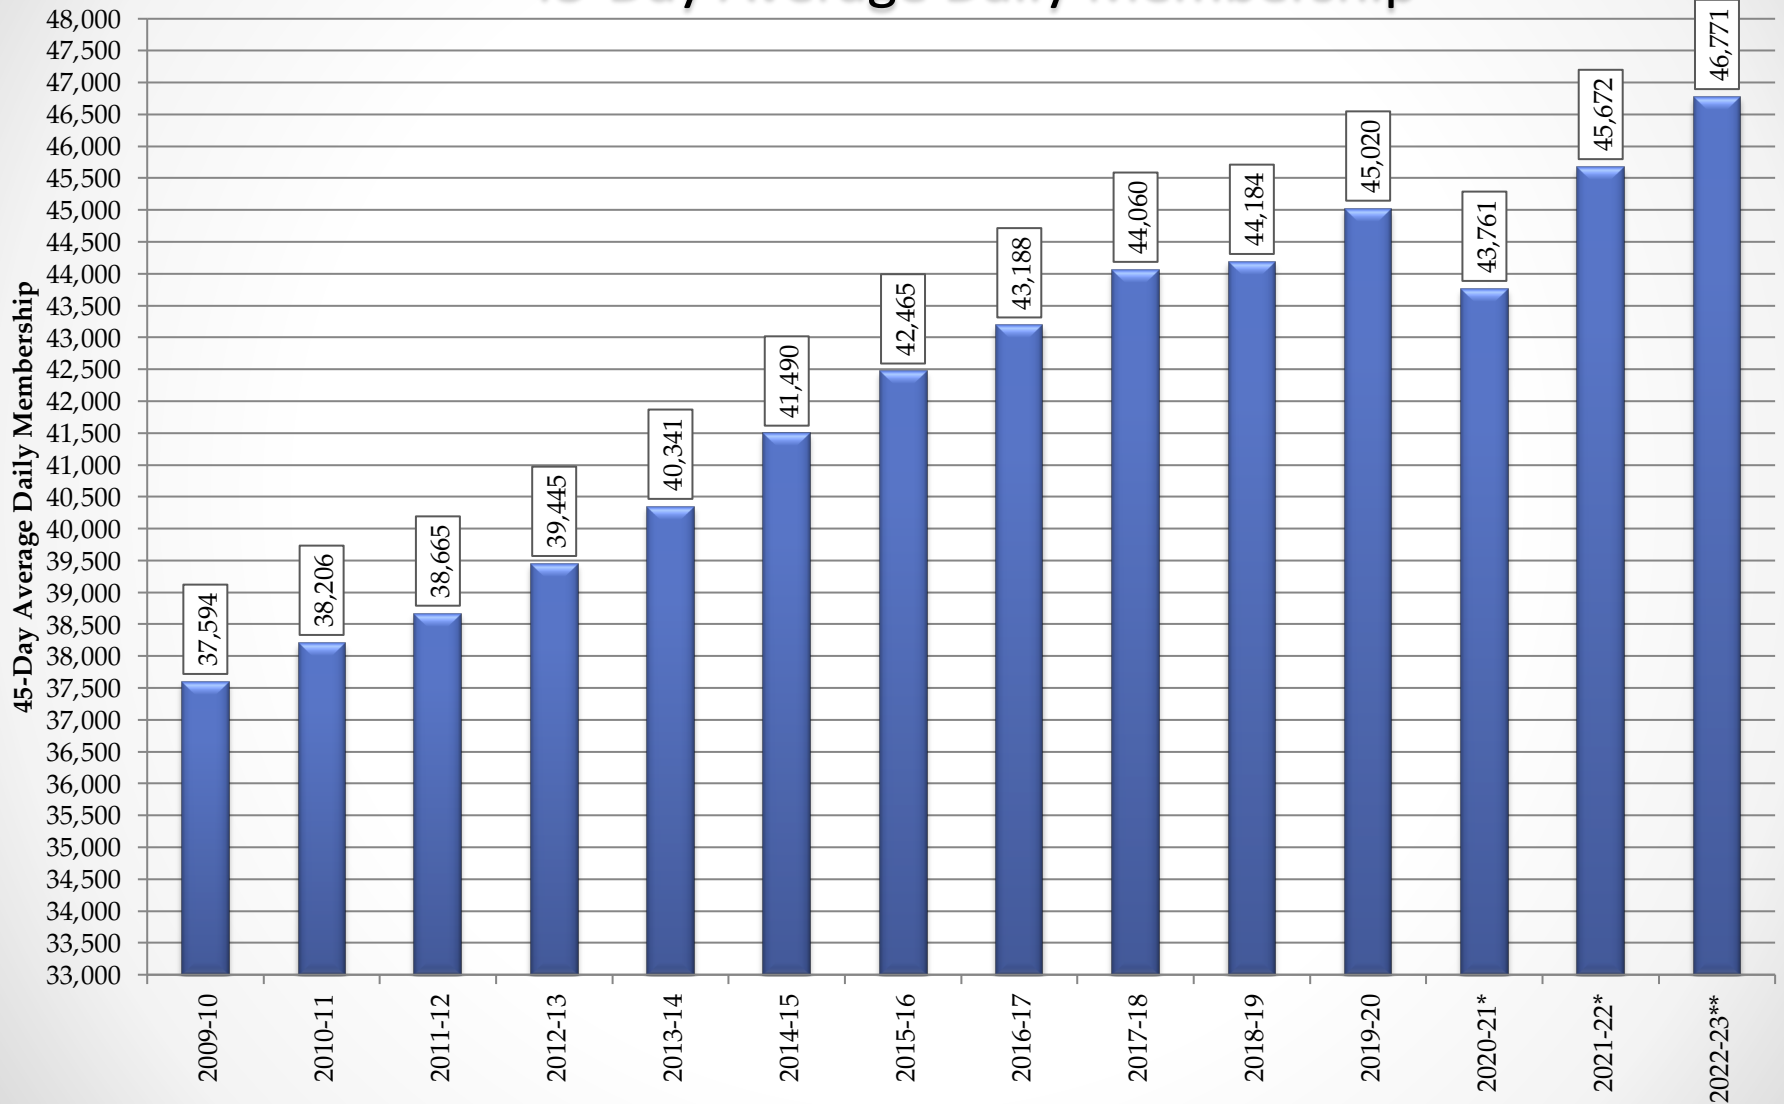

HCS

PreK – 12th Grade

45-Day Average Daily Membership

*Average Daily Membership in 2020-21 was significantly impacted by the Covid-19 pandemic. The following two school years experienced a “return” effect of students coming back to traditional schools from other educational options.

**Data is not 45-Day ADM, using recent Enrollment counts