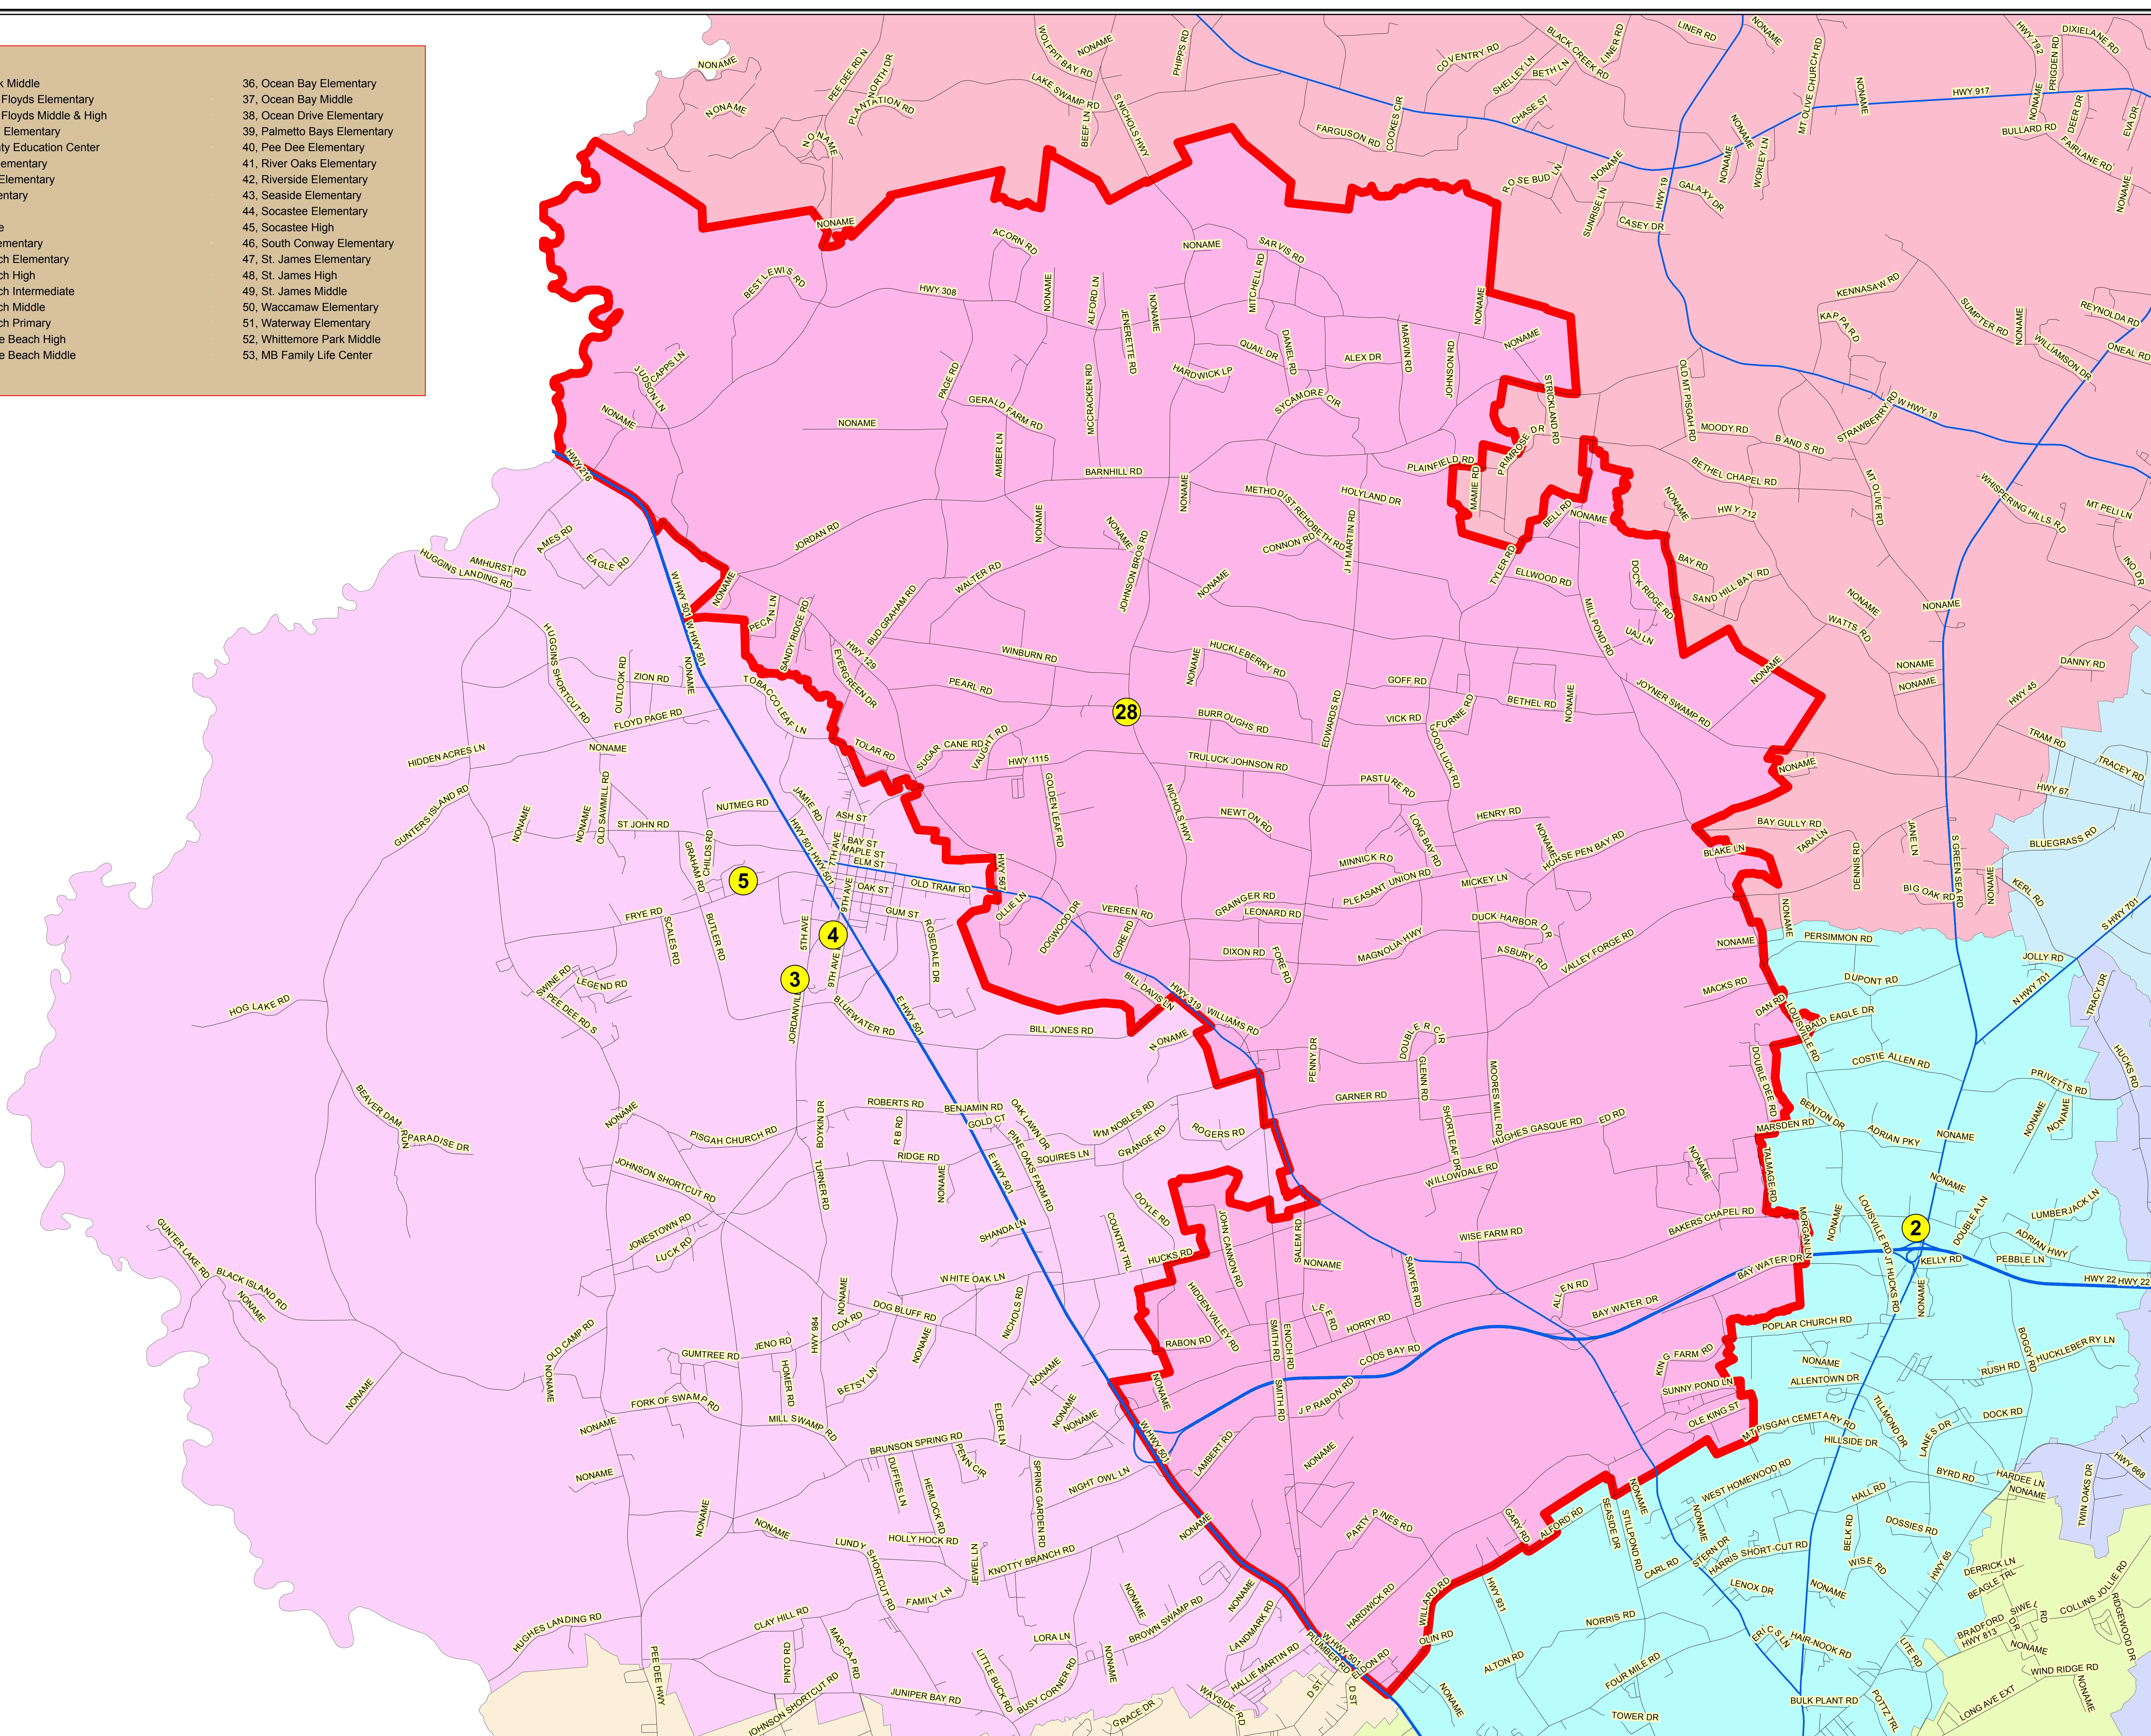

NUMBER, SCHOOL

- 1, Academy/Arts, Science & Tech
- 2, Academy/Technology & Academics
- 3, Aynor Elementary
- 4, Aynor High
- 5, Aynor Middle
- 6, Black Water Middle
- 7, Burgess Elementary
- 8, Carolina Forest Elementary
- 9, Carolina Forest High
- 10, Conway Education Center
- 11, Conway Elementary
- 12, Conway High
- 13, Conway Middle
- 14, Daisy Elementary
- 15, Old District Office
- 16, District Office
- 17, Forestbrook Elementary

- 18, Forestbrook Middle
- 19, Green Sea Floyds Elementary
- 20, Green Sea Floyds Middle & High
- 21, Homewood Elementary
- 22, Horry County Education Center
- 23, Kingston Elementary
- 24, Lakewood Elementary
- 25, Loris Elementary
- 26, Loris High
- 27, Loris Middle
- 28, Midland Elementary
- 29, Myrtle Beach Elementary
- 30, Myrtle Beach High
- 31, Myrtle Beach Intermediate
- 32, Myrtle Beach Middle
- 33, Myrtle Beach Primary
- 34, North Myrtle Beach High
- 35, North Myrtle Beach Middle

Legend		
	Highways	
	Roads	
SCHOOL		
	Lakewood Elementary	
	Loris Elementary	
	Midland Elementary	
	Myrtle Beach P/E/I	
	Ocean Bay Elementary	
	Ocean Drive Elementary	
	Carolina Forest Elementary	
	Conway Elementary	
	Daisy Elementary	
	Forestbrook Elementary	
	Green Sea Floyds Elementary	
	Homewood Elementary	
	Kingston Elementary	
	Palmetto Bays Elementary	
	Pee Dee Elementary	
	River Oaks Elementary	
	Riverside Elementary	
	Seaside Elementary	
	Socastee Elementary	
	South Conway Elementary	
	St. James Elementary	
	Waccamaw Elementary	
	Waterway Elementary	

Midland Elementary School Attendance Area 2017-2018

DISCLAIMERS AND COPYRIGHTS

The Data is provided "as is" without warranty or any representation of accuracy, timeliness or completeness. The burden for determining accuracy, completeness, timeliness, and fitness for or the appropriateness for use rests solely on the requester. Horry County Schools makes no warranties, express or implied, as to the use of the Data. THERE ARE NO IMPLIED WARRANTIES MERCHANTABILITY, AND HORRY COUNTY SCHOOLS SHALL HAVE NO LIABILITY FOR ACTUAL OR CONSEQUENTIAL LOSSES ARISING FROM USE OF THE DATA. The requester acknowledges and accepts the limitations of the Data, including the fact that the Data is dynamic and is in a constant state of maintenance, correction and update.

For detailed zoning information please call Joe Burch at 488-6712.