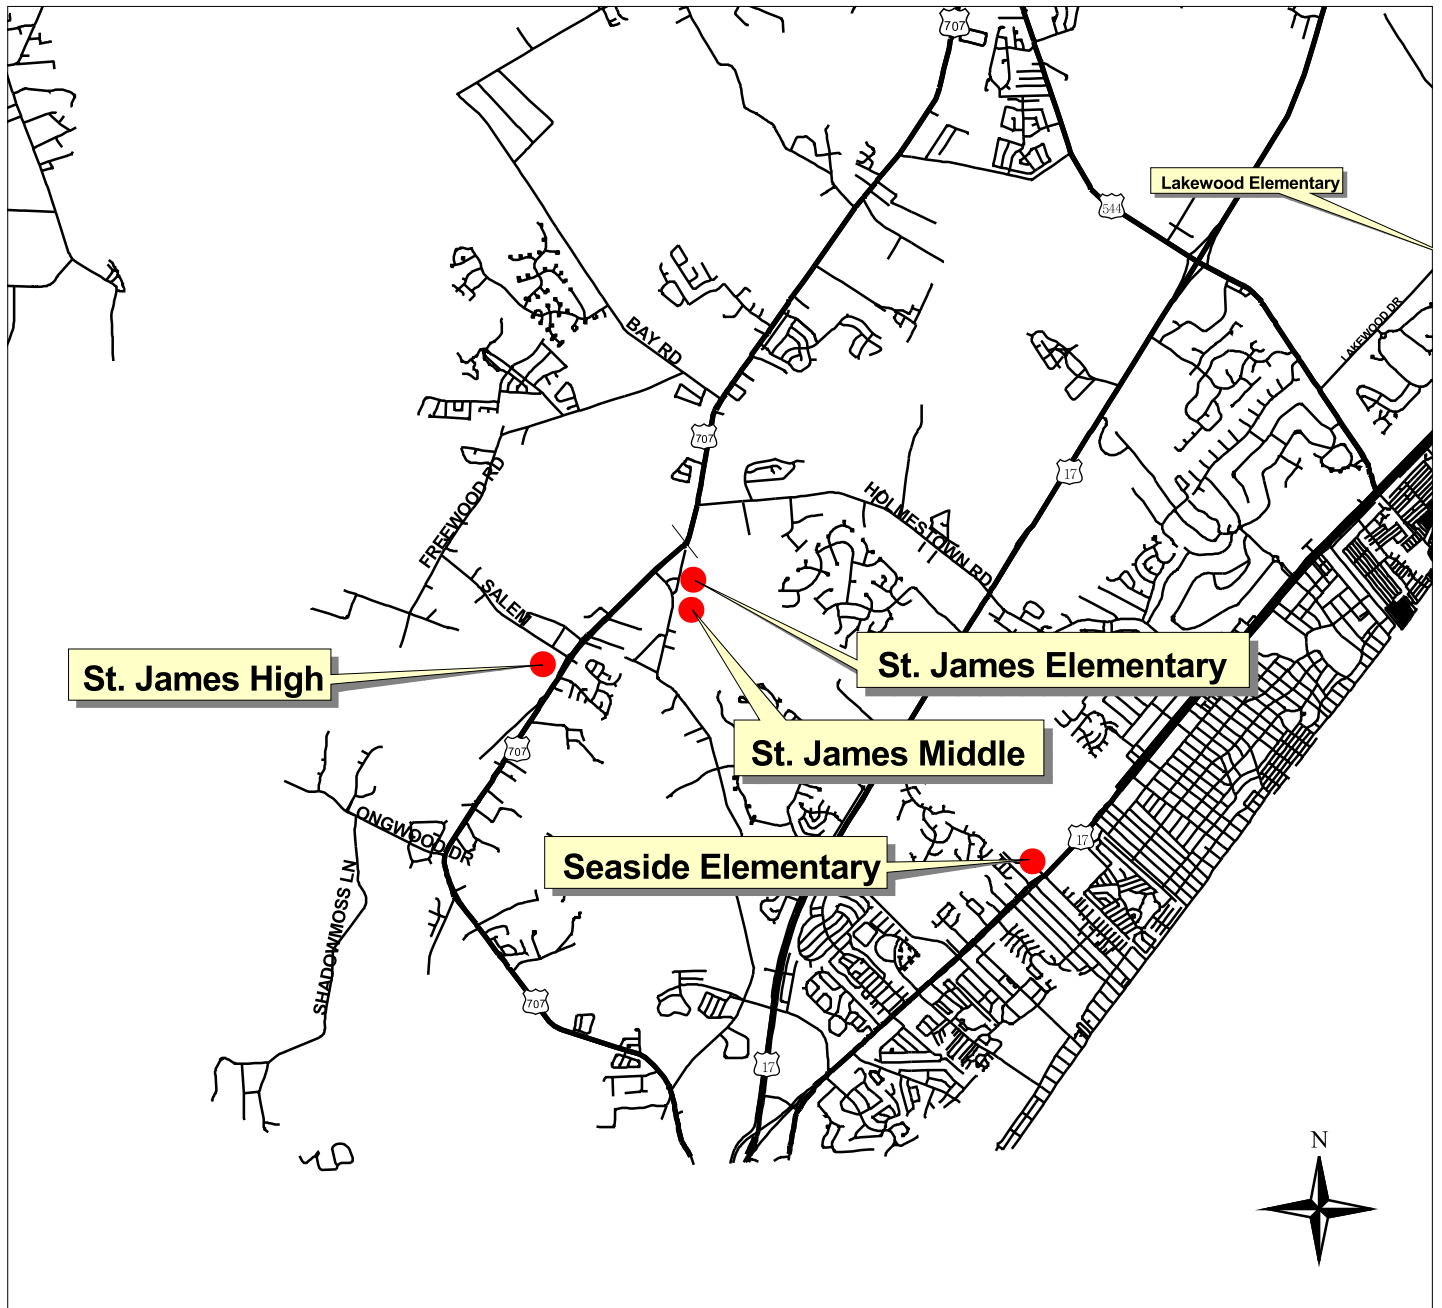

ST JAMES MIDDLE SCHOOL

ST JAMES MIDDLE SCHOOL **9775 St. James Rd - Myrtle Beach, SC - 29588**

From Conway

- Take SC HWY 544 towards Socastee
- Turn onto SC HWY 707 towards Murrells Inlet
- Go past HOLMESTOWN RD approximately .5 miles
- Look for ST. JAMES RD on your LEFT
(across from the EXXON station)
- Turn LEFT
- St. James Elementary and Middle Schools are to the LEFT

From MYRTLE BEACH

- Take US HWY 17 towards Murrells Inlet.
- Turn RIGHT onto Holmestown Rd.
- Go to the end of Holmestown Rd.
Turn onto SC HWY 707 towards Murrells Inlet
- Go past HOLMESTOWN RD approximately .5 miles
- Look for ST. JAMES RD on your LEFT
(across from the EXXON station)
- Turn LEFT
- St. James Elementary and Middle Schools are to the LEFT