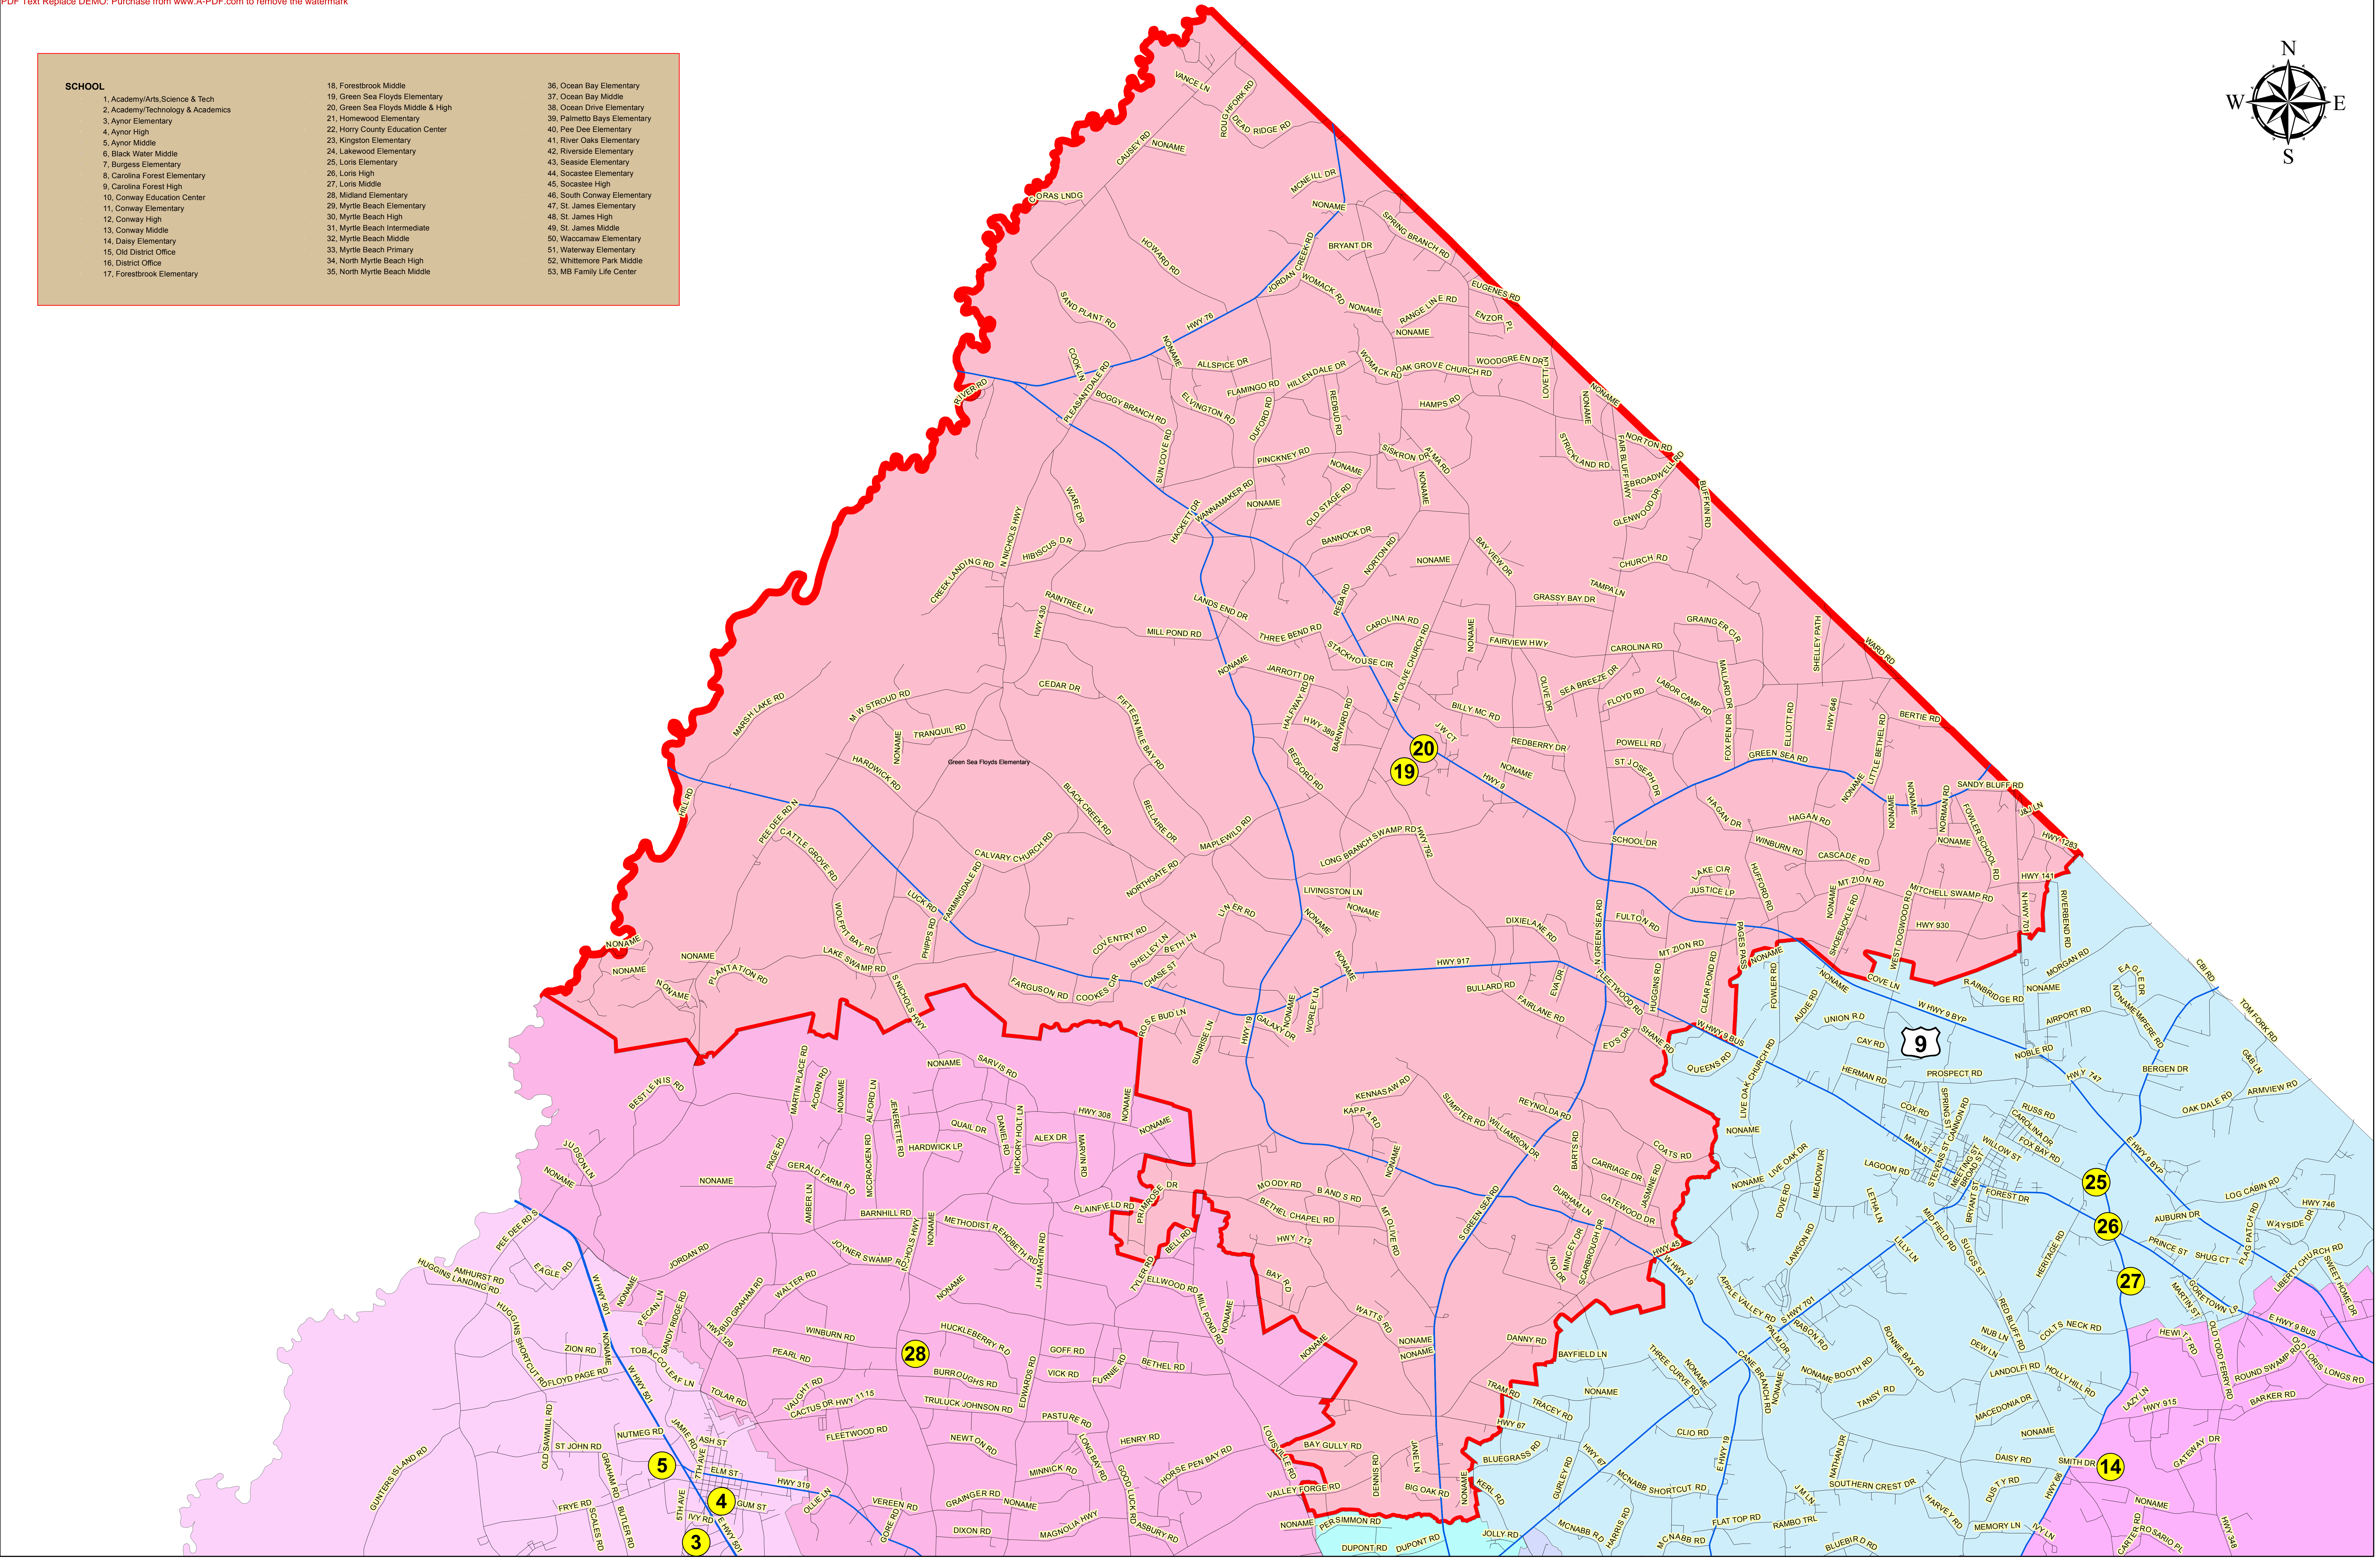

SCHOOL		
1, Academy/Arts, Science & Tech	18, Forestbrook Middle	36, Ocean Bay Elementary
2, Academy/Technology & Academics	19, Green Sea Floyds Elementary	37, Ocean Bay Middle
3, Aynor Elementary	20, Green Sea Floyds Middle & High	38, Ocean Drive Elementary
4, Aynor High	21, Homewood Elementary	39, Palmetto Bays Elementary
5, Aynor Middle	22, Horry County Education Center	40, Pee Dee Elementary
6, Black Water Middle	23, Kingston Elementary	41, River Oaks Elementary
7, Burgess Elementary	24, Lakewood Elementary	42, Riverside Elementary
8, Carolina Forest Elementary	25, Loris Elementary	43, Seaside Elementary
9, Carolina Forest High	26, Loris High	44, Socastee Elementary
10, Conway Education Center	27, Loris Middle	45, Socastee High
11, Conway Elementary	28, Midland Elementary	46, South Conway Elementary
12, Conway High	29, Myrtle Beach Elementary	47, St. James Elementary
13, Conway Middle	30, Myrtle Beach High	48, St. James High
14, Daisy Elementary	31, Myrtle Beach Intermediate	49, St. James Middle
15, Old District Office	32, Myrtle Beach Middle	50, Waccamaw Elementary
16, District Office	33, Myrtle Beach Primary	51, Waterway Elementary
17, Forestbrook Elementary	34, North Myrtle Beach High	52, Whitmore Park Middle
	35, North Myrtle Beach Middle	53, MB Family Life Center

Legend		
Highways	Lakewood Elementary	South Conway Elementary
Roads	Loris Elementary	St. James Elementary
	Midland Elementary	Waccamaw Elementary
	Myrtle Beach P/E/I	Waterway Elementary
Aynor Elementary	Ocean Bay Elementary	
Burgess Elementary	Ocean Drive Elementary	
Carolina Forest Elementary	Palmetto Bays Elementary	
Conway Elementary	Pee Dee Elementary	
Daisy Elementary	River Oaks Elementary	
Forestbrook Elementary	Riverside Elementary	
Green Sea Floyds Elementary	Seaside Elementary	
Homewood Elementary	Socastee Elementary	
Kingston Elementary		