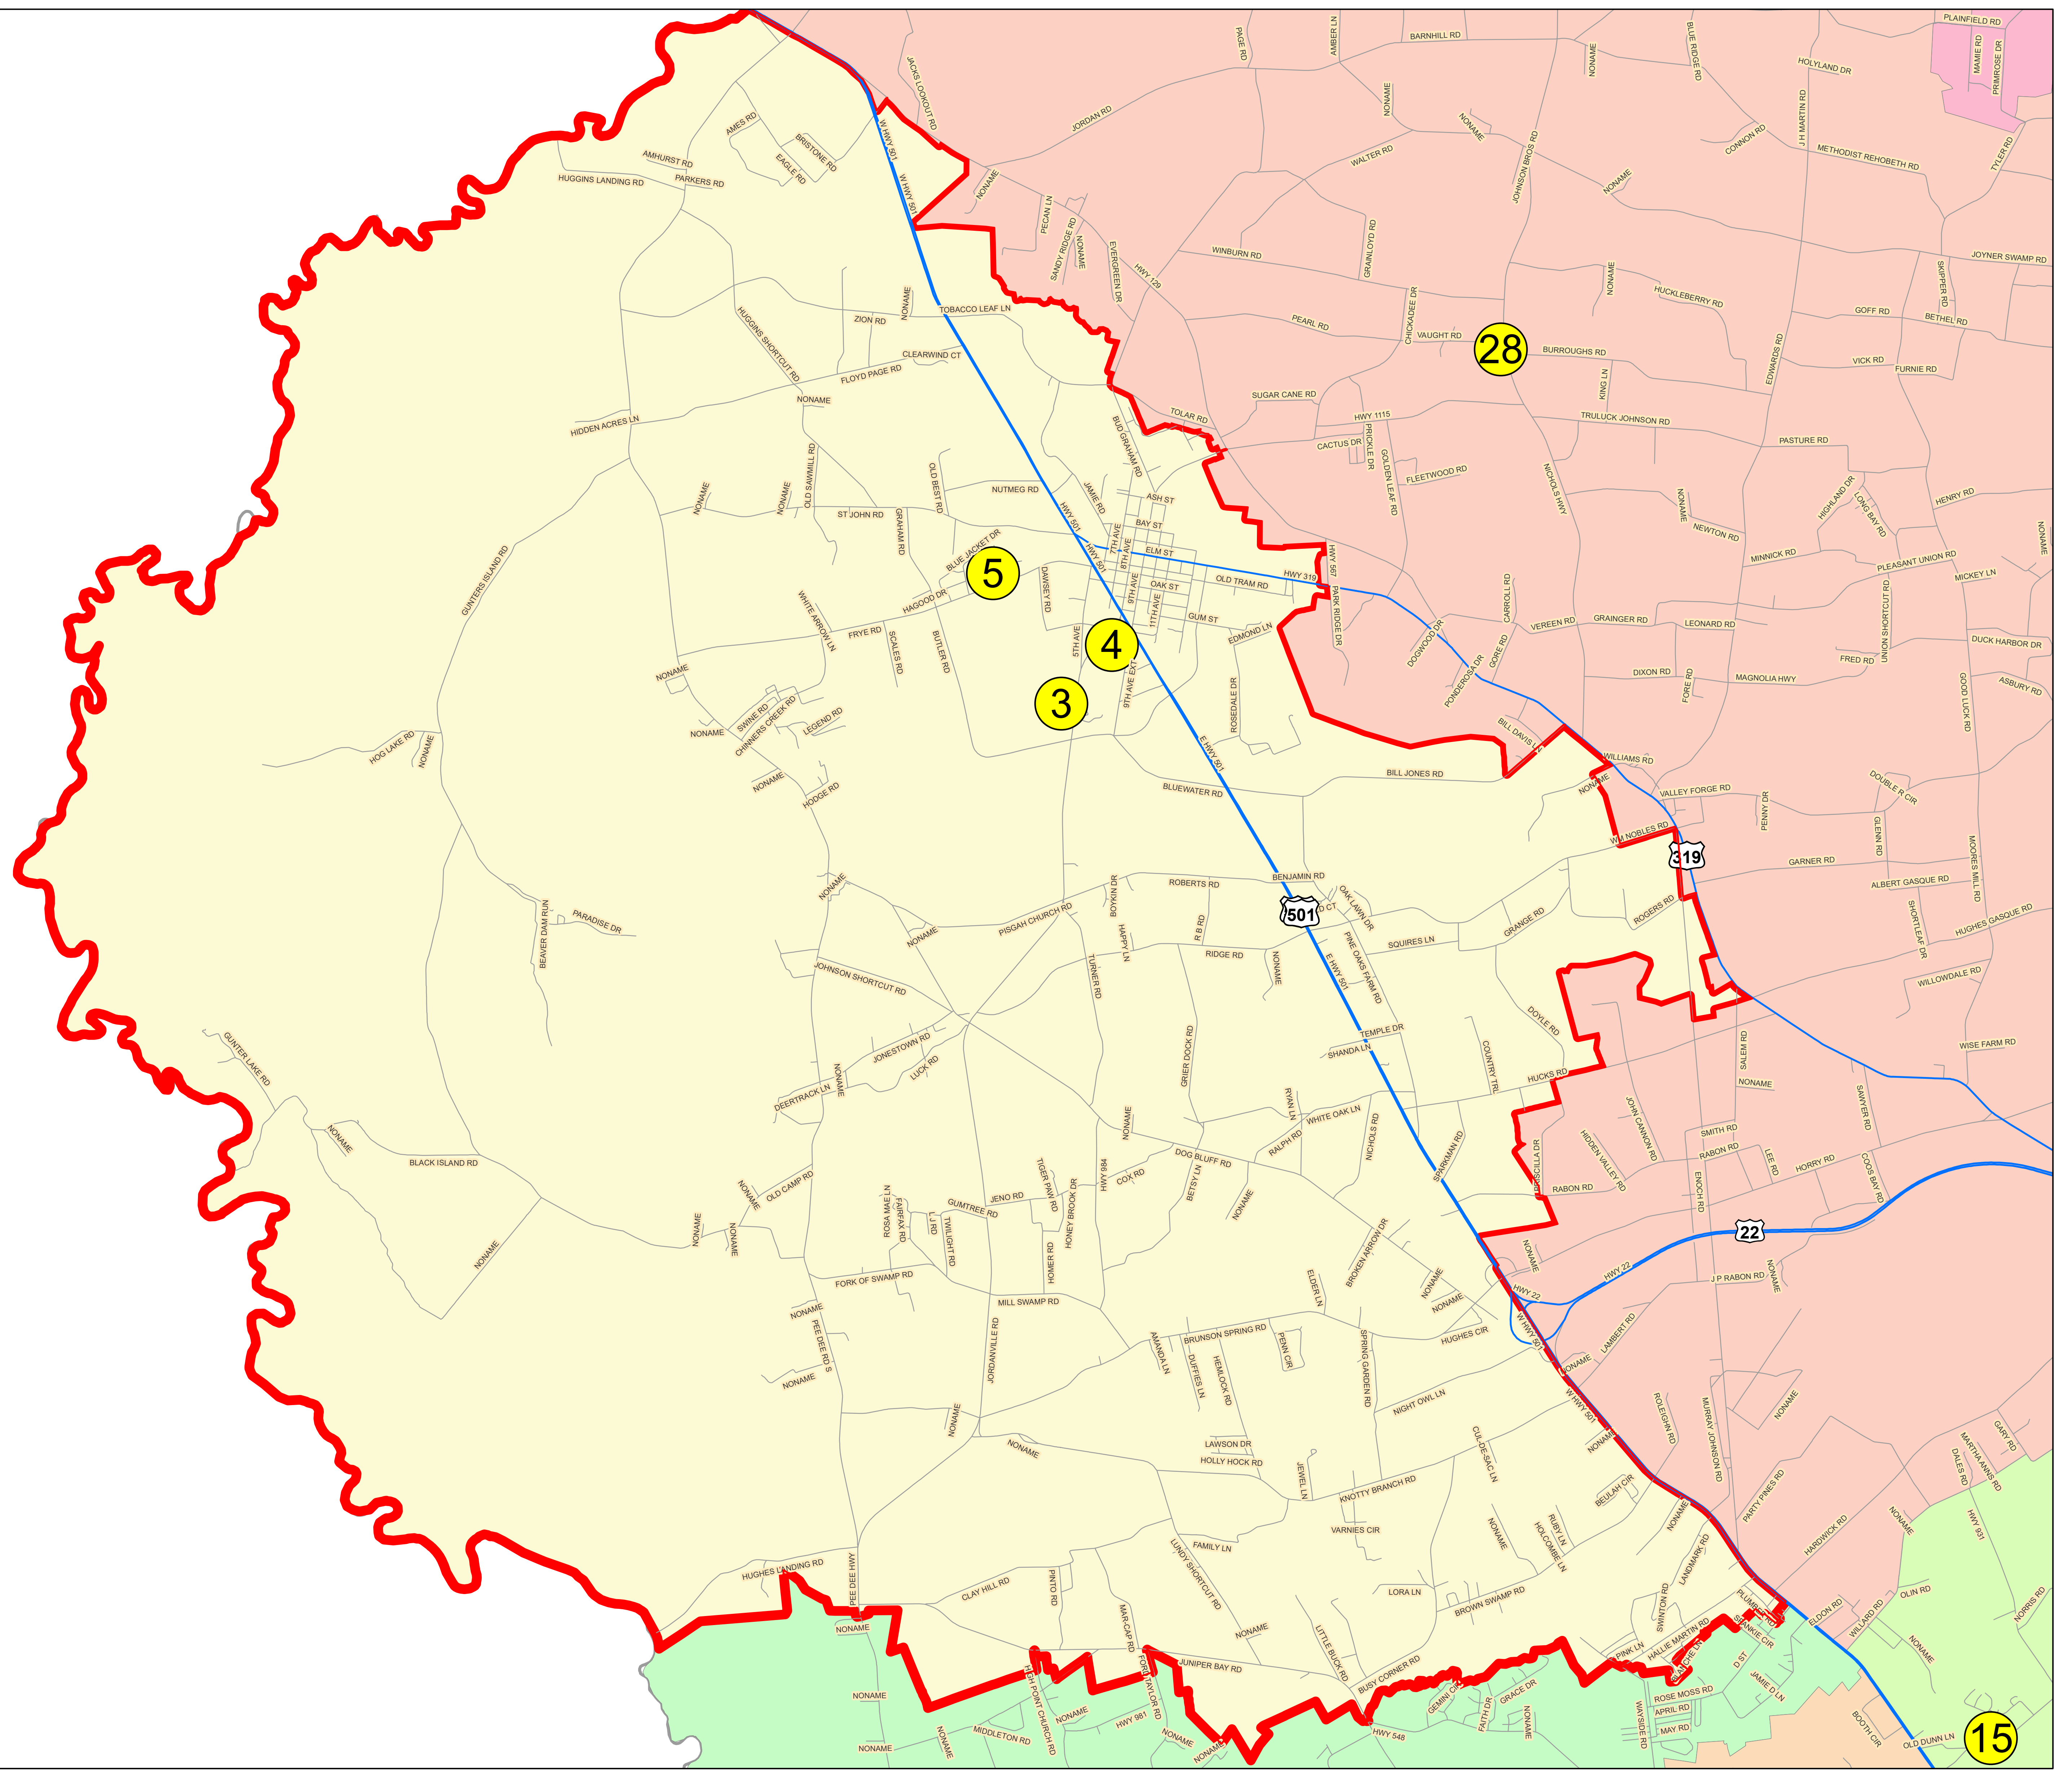

Legend

- | | | |
|--|--------------------------|-------------------------|
| Highways | Homewood Elementary | River Oaks Elementary |
| RRoad | Kingston Elementary | Riverside Elementary |
| 2019-20 Elementary School Zones | Lakewood Elementary | Seaside Elementary |
| Aynor Elementary | Loris Elementary | Socastee Elementary |
| Burgess Elementary | Midland Elementary | South Conway Elementary |
| Carolina Forest Elementary | Myrtle Beach EC/P/E | St James Elementary |
| Conway Elementary | Ocean Bay Elementary | Waccamaw Elementary |
| Daisy Elementary | Ocean Drive Elementary | Waterway Elementary |
| Forestbrook Elementary | Palmetto Bays Elementary | |
| Green Sea Floyds Elementary | Pee Dee Elementary | |