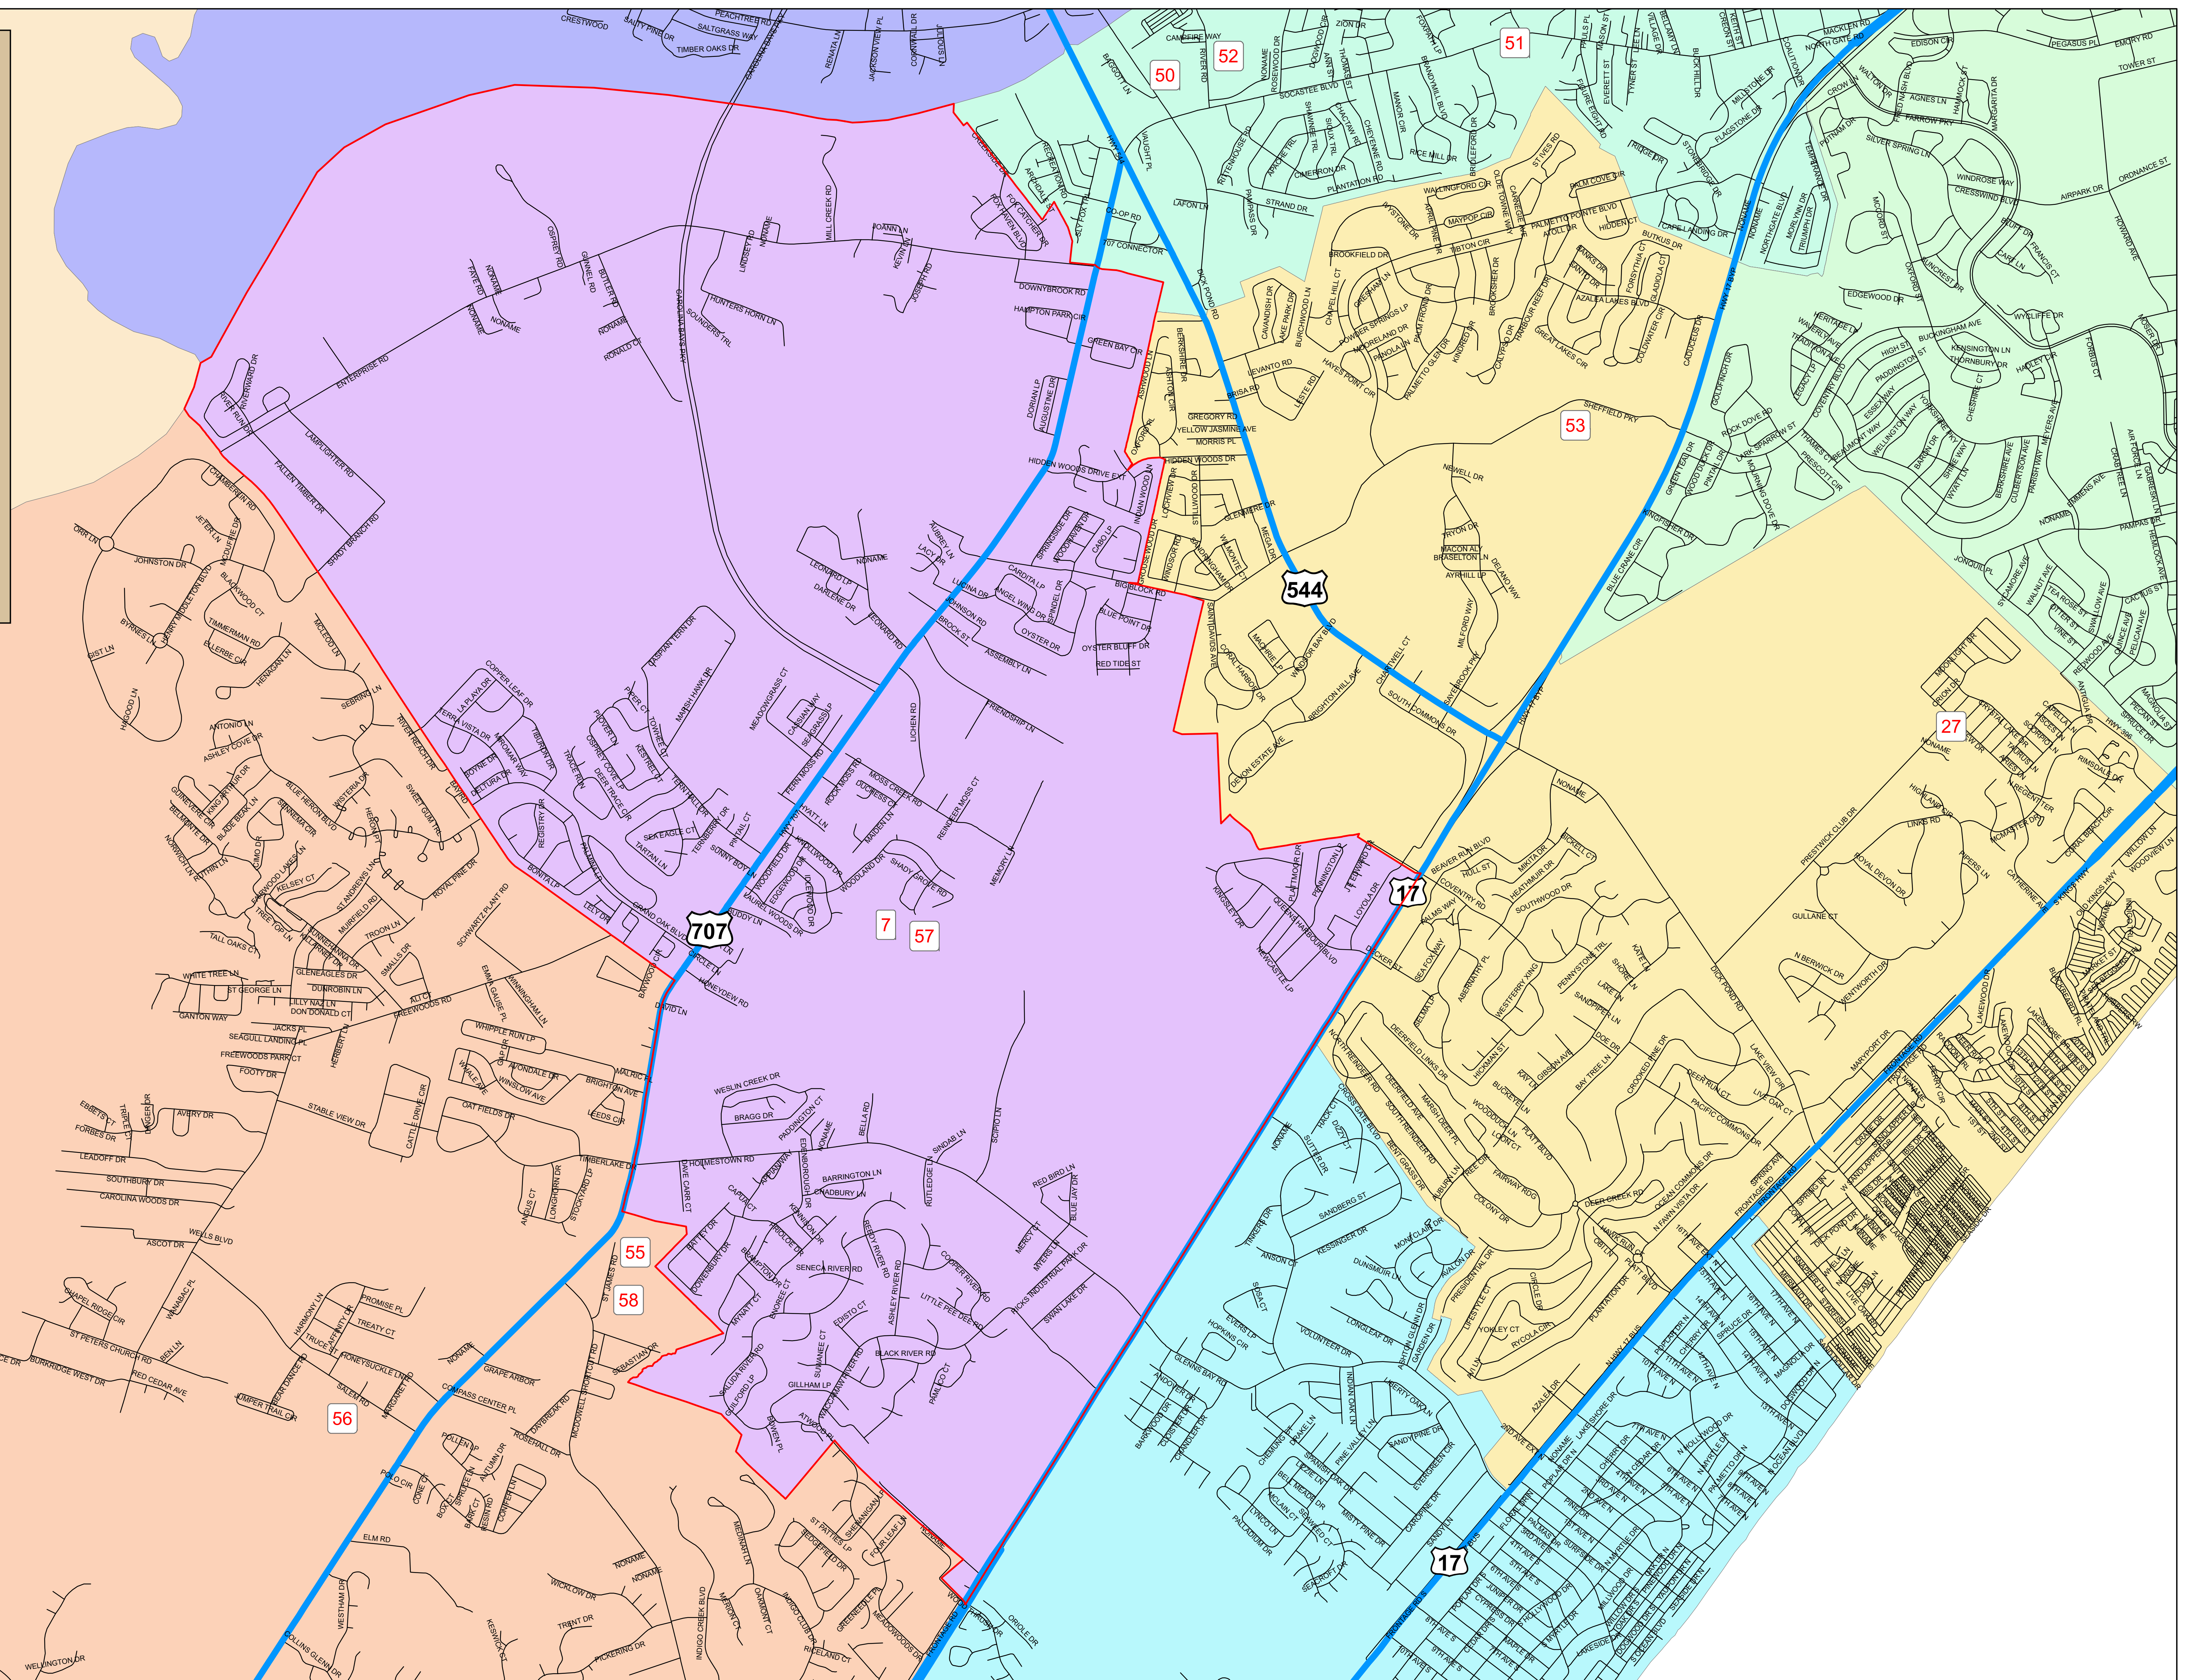

Legend

- Highways
- Roads
- Elementary School Attendance Zones**
- Forestbrook Elementary
- Green Sea Floyds Elementary
- Seaside Elementary
- South Conway Elementary
- St. James Elementary
- Waccamaw Elementary
- Aynor Elementary
- Burgess Elementary
- Carolina Forest Elementary
- Conway Elementary
- Daisy Elementary
- Myrtle Beach Elementary
- Myrtle Beach Primary
- Ocean Drive Elementary
- Palmetto Bays Elementary
- Pee Dee Elementary
- River Oaks Elementary
- Riverside Elementary
- Socastee Elementary
- Waterway Elementary