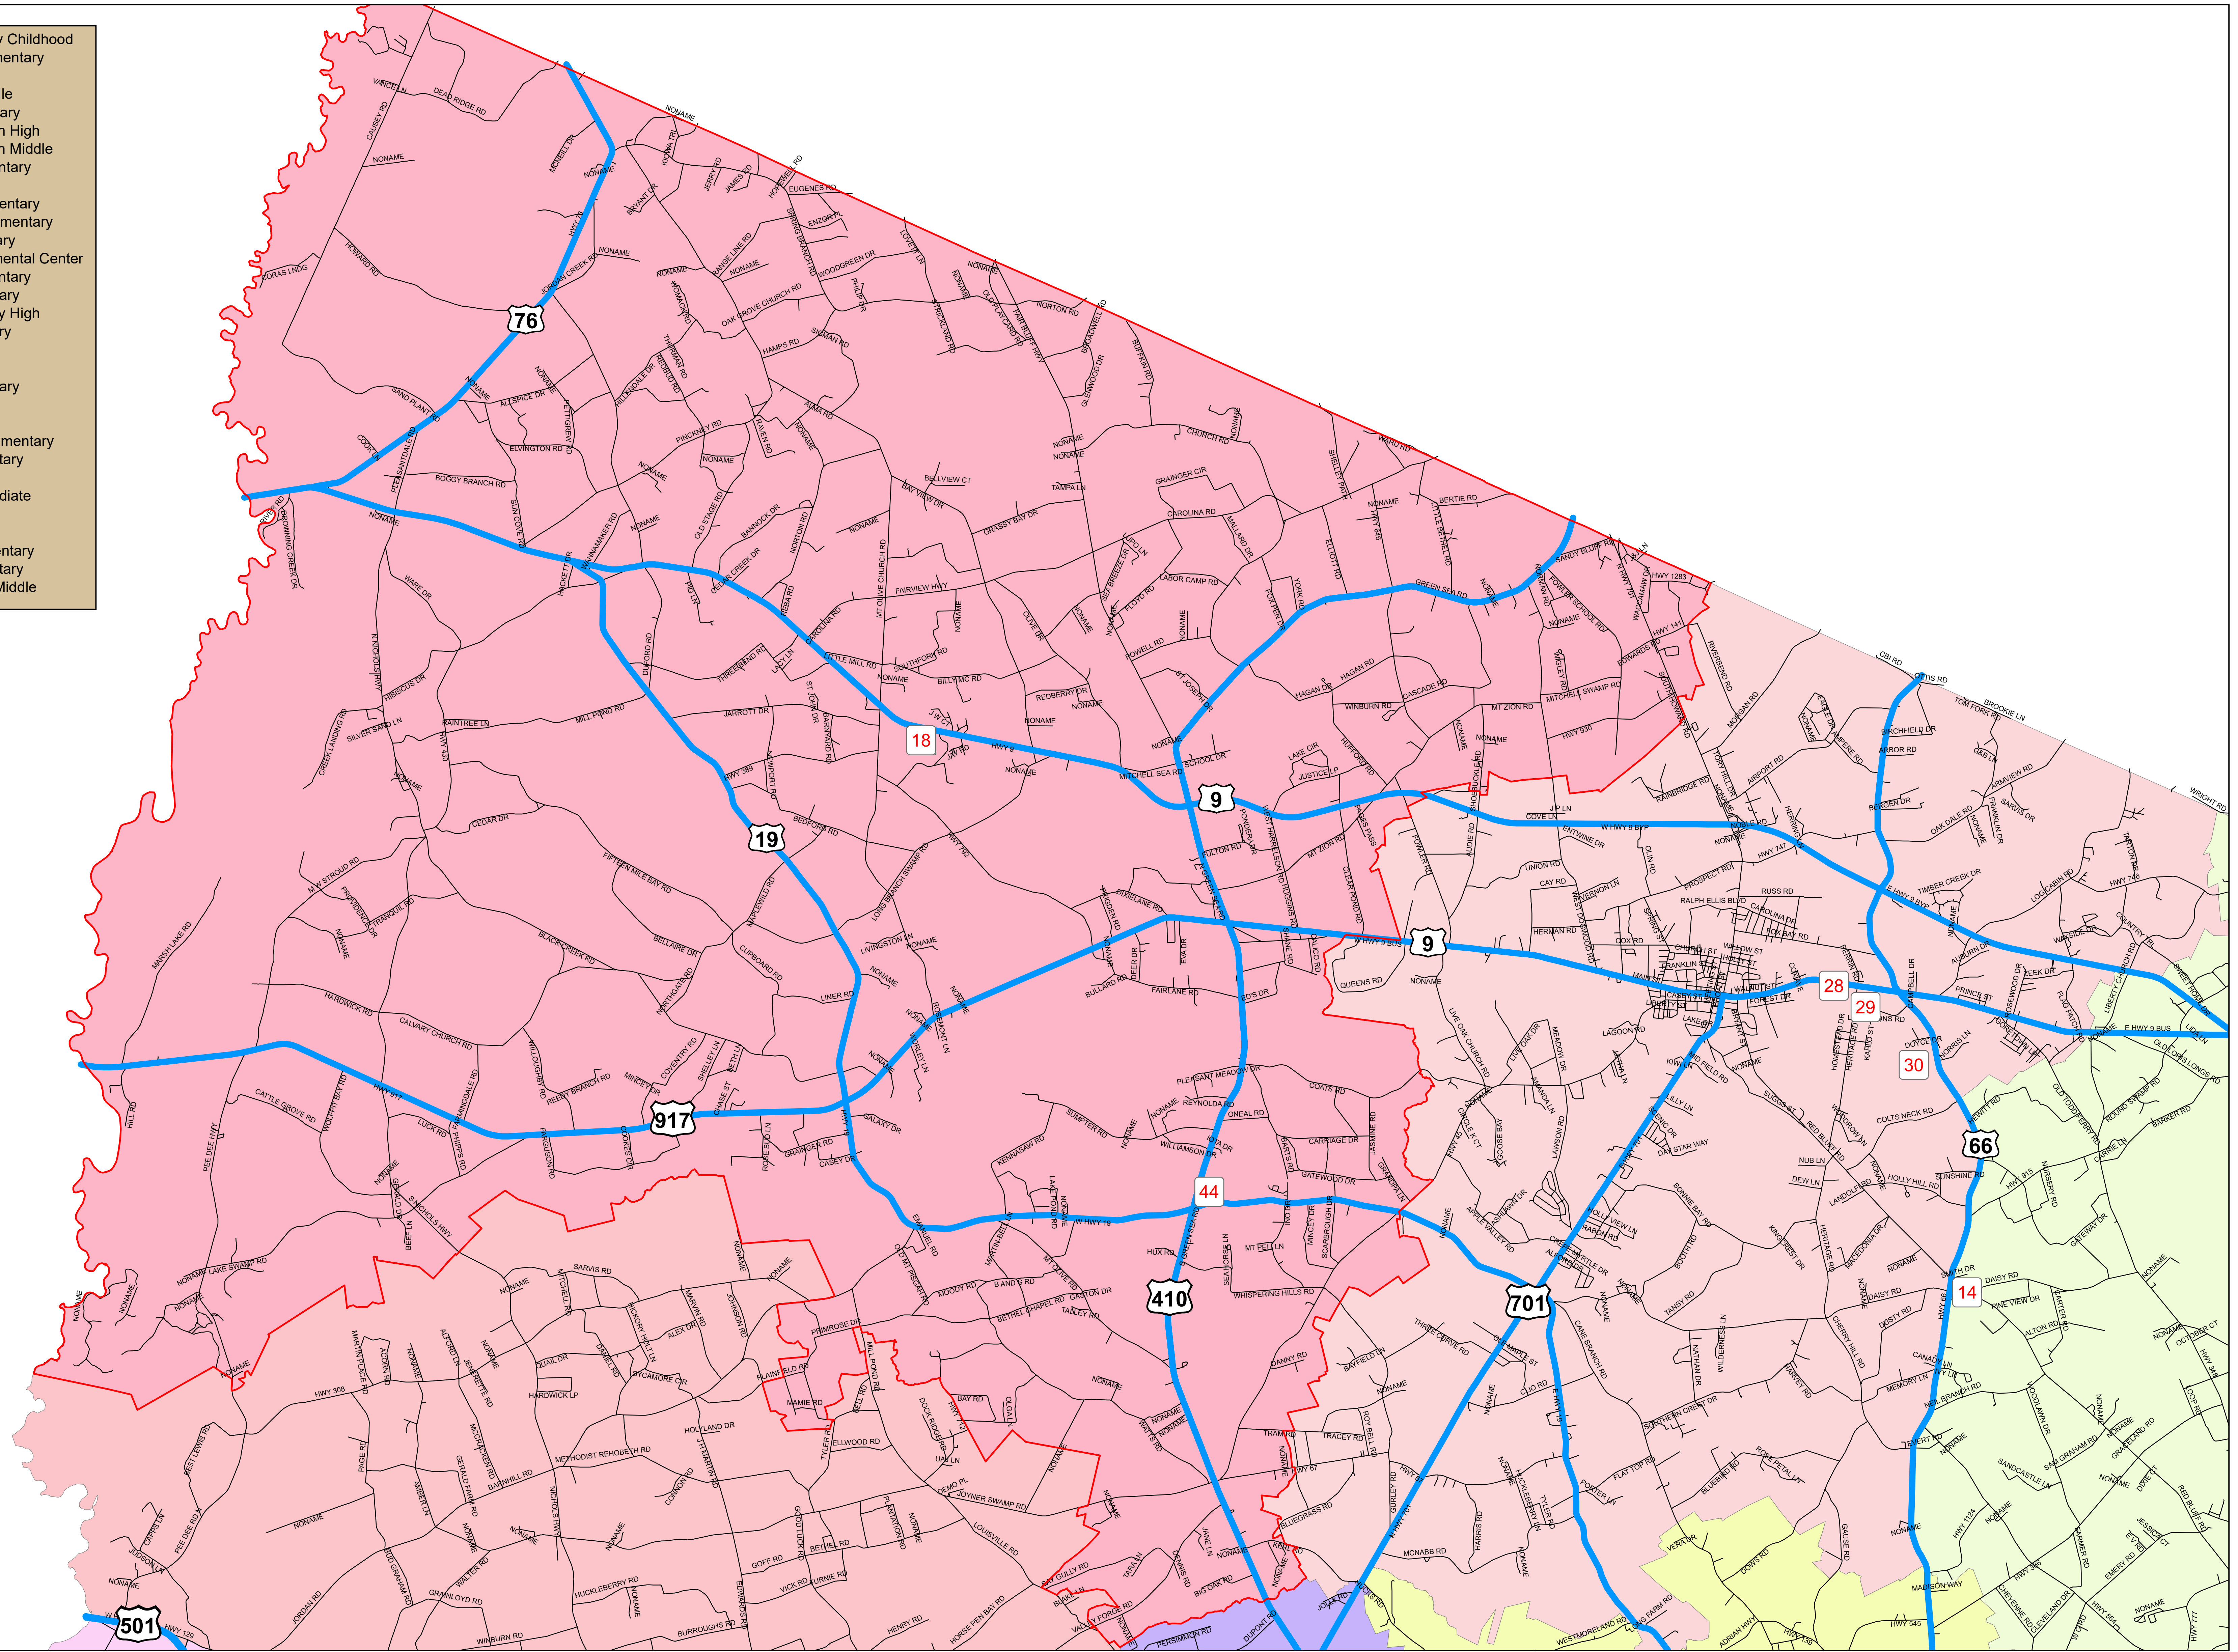

Legend

- Highways
- Roads
- Elementary School Attendance Zones**
- Aynor Elementary
- Burgess Elementary
- Carolina Forest Elementary
- Conway Elementary
- Daisy Elementary
- Forestbrook Elementary
- Green Sea Floyds Elementary
- Homewood Elementary
- Kingston Elementary
- Lakewood Elementary
- Loris Elementary
- Midland Elementary
- Myrtle Beach Early Childhood
- Myrtle Beach Primary
- Ocean Bay Elementary
- Ocean Drive Elementary
- Palmetto Bays Elementary
- Pee Dee Elementary
- River Oaks Elementary
- Riverside Elementary
- Seaside Elementary
- Socastee Elementary
- South Conway Elementary
- St. James Elementary
- Waccamaw Elementary
- Waterway Elementary