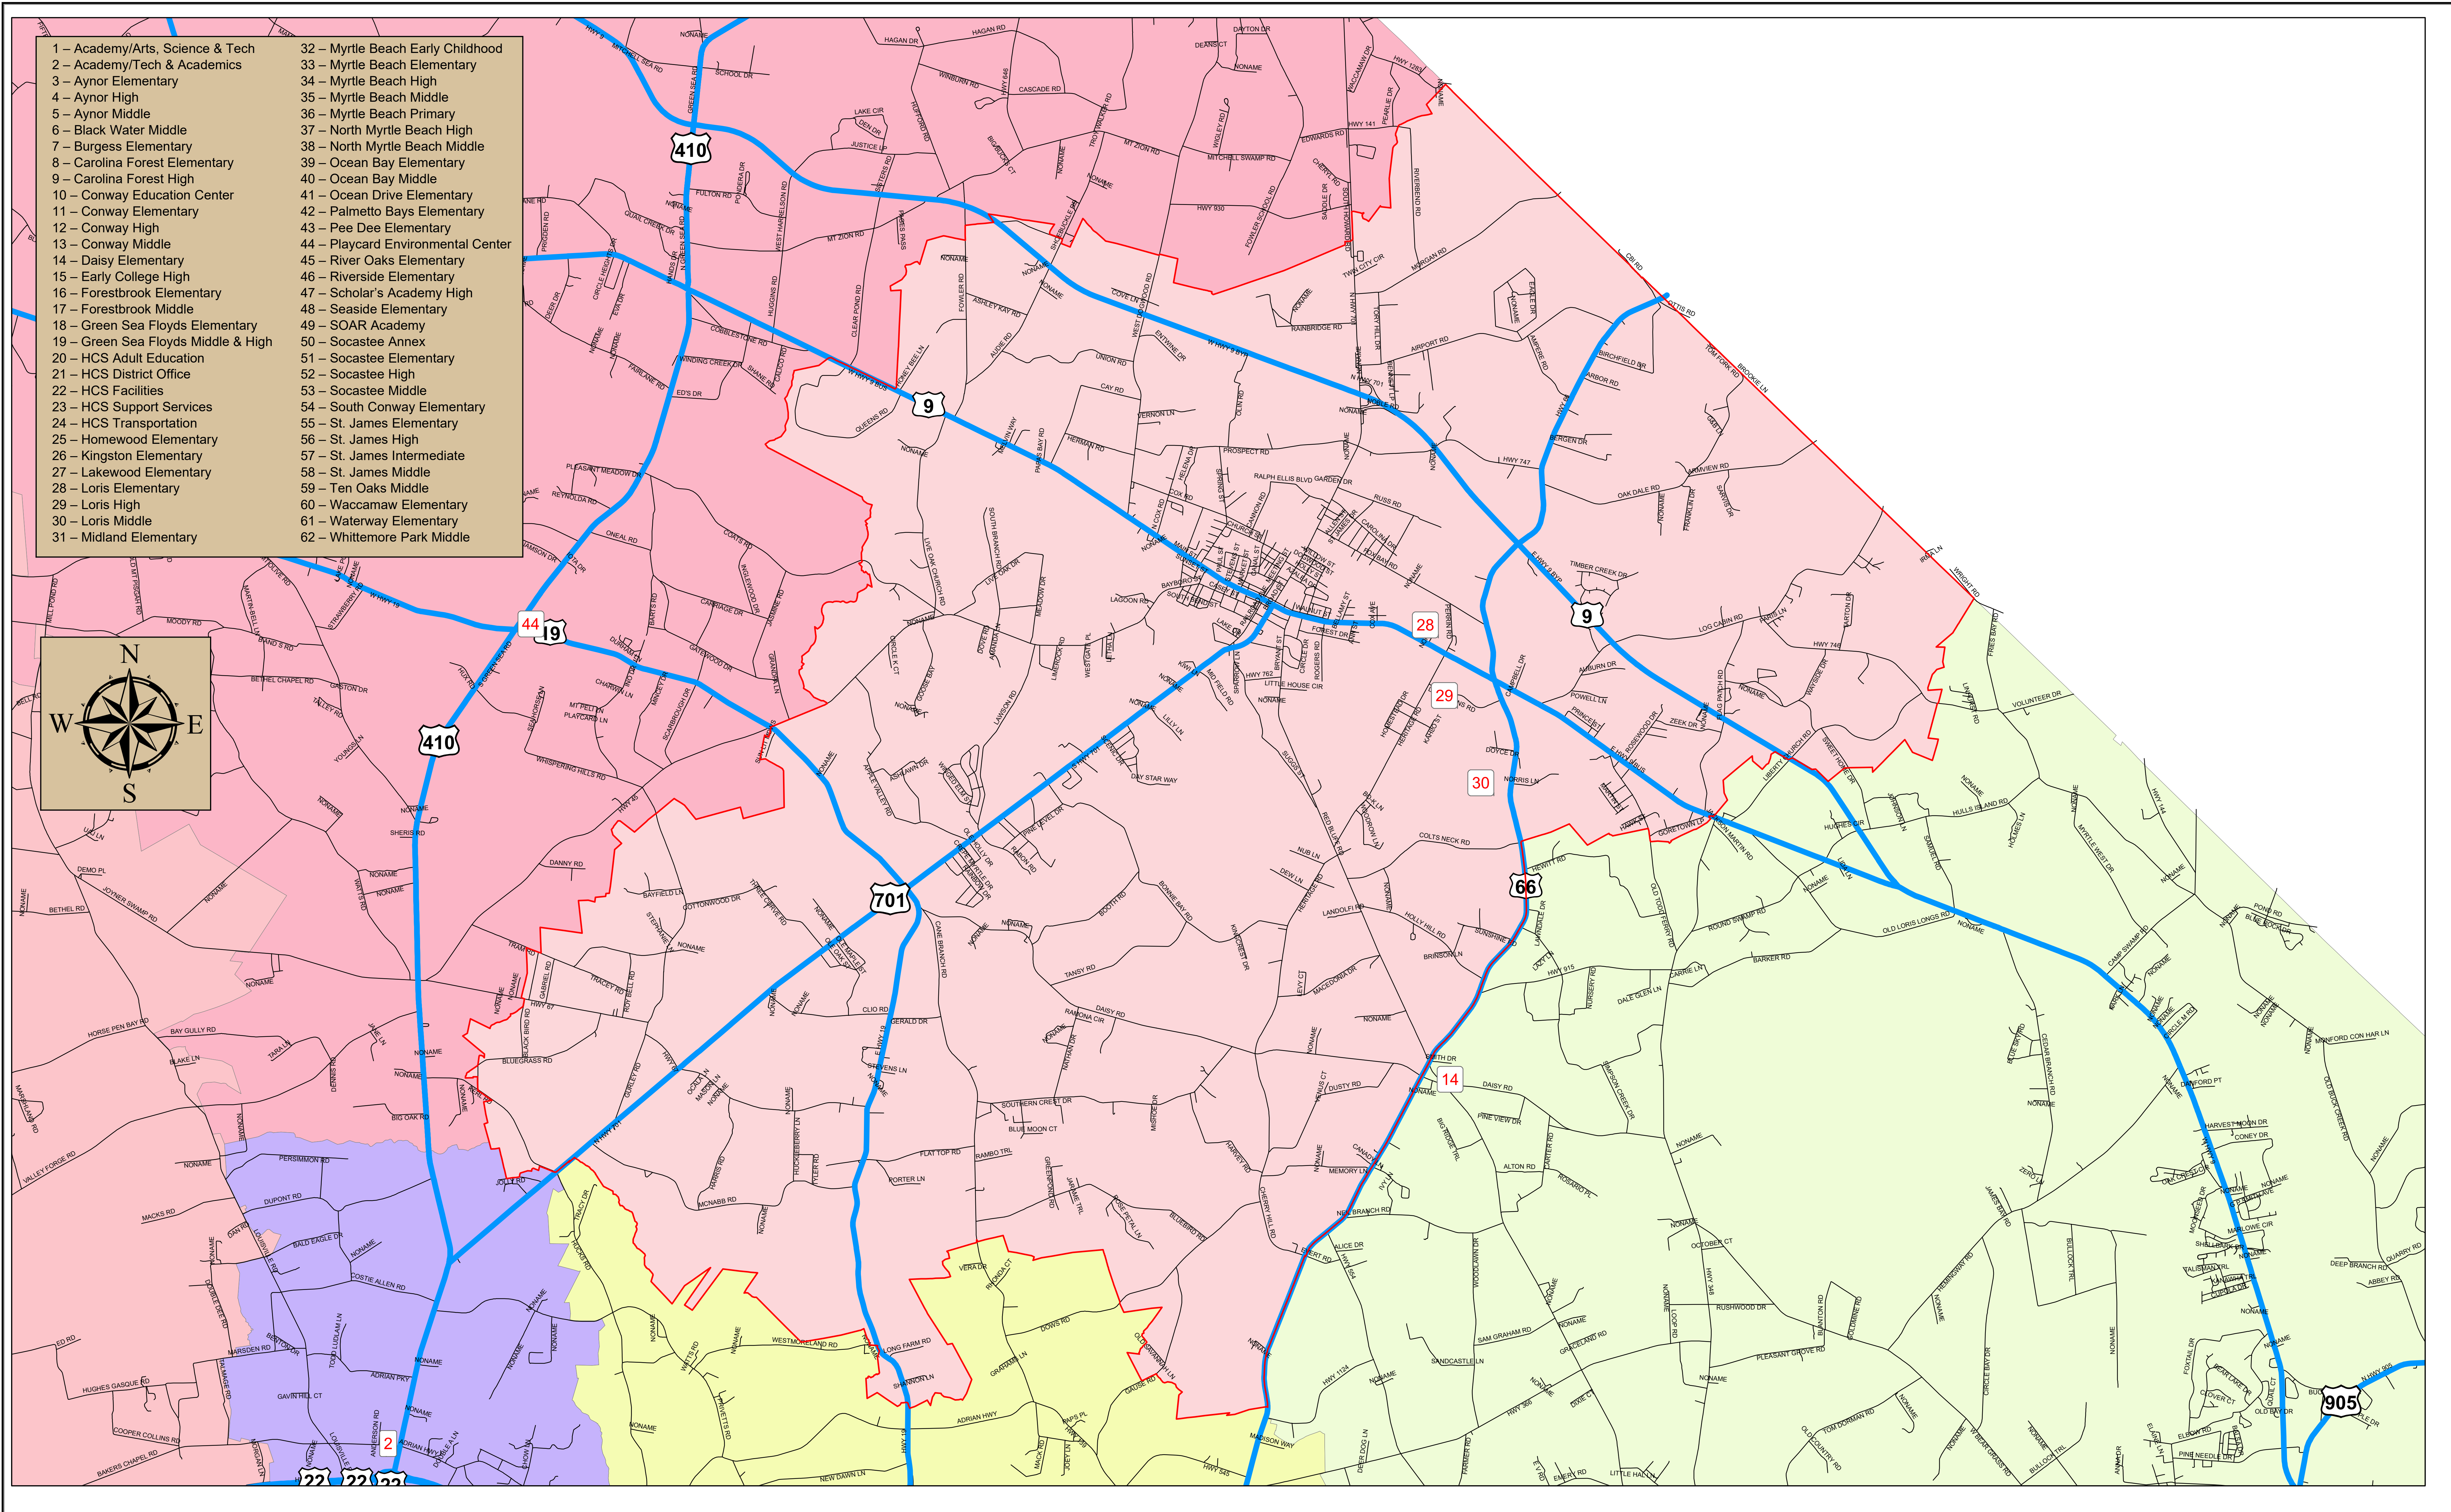

### Legend

- Highways
- Roads
- Elementary School Attendance Zones**
- Aynor Elementary
- Burgess Elementary
- Carolina Forest Elementary
- Conway Elementary
- Daisy Elementary
- Forestbrook Elementary
- Green Sea Floyds Elementary
- Homewood Elementary
- Kingston Elementary
- Lakewood Elementary
- Loris Elementary
- Midland Elementary
- Myrtle Beach Elementary
- Myrtle Beach Primary
- Ocean Bay Elementary
- Ocean Drive Elementary
- Palmetto Bays Elementary
- Pee Dee Elementary
- River Oaks Elementary
- Riverside Elementary
- Seaside Elementary
- South Conway Elementary
- St. James Elementary
- Waccamaw Elementary
- Waterway Elementary

# Loris Elementary School Attendance Area